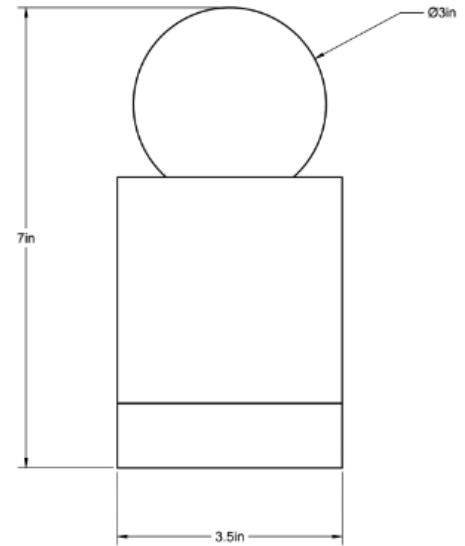

CO/ONY

ALLIED MAKER Alabaster T01

Standard Materials:

Brass, Glass and Alabaster

Dimensions: 3.5"L x 3.5"W x 7"H

Lead Time: Please inquire

Weight: 5.5 lbs

Metal Finishes:

Available in all standard metal finishes

Glass Finishes:

Opal, Clear and Alabaster

Brightness: 450 Lumens

Lamping:

G8 Bi-Pin Base

Type T Lamps

Bulb Included (120v USA):

Emery Allen 4.5W G8 Bulb

Bulb Included (240v EU):

Emery Allen 4.5W G8 240V Bulb

Mounting: Universal

Dimming: LED+

*Please inquire for detailed electrical specs.
cUL Damp Locations certified.*