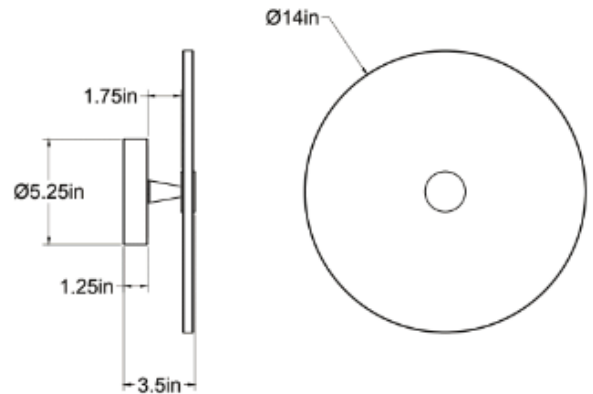

CO/ONY

ALLIED MAKER Alabaster Eclipse 10

Standard Materials:

Brass, Glass, Alabaster, Aluminum and Steel

Dimensions: 3.5"L x 10"Ø

Lead Time: Please inquire

Weight: 6 lbs

Metal Finishes:

CO/ONY

ALLIED MAKER Alabaster Eclipse 14

Standard Materials:

Brass, Glass, Alabaster, Aluminum and Steel

Dimensions: 3.5"L x 14"Ø

Lead Time: Please inquire

Weight: 10.75 lbs

Metal Finishes: