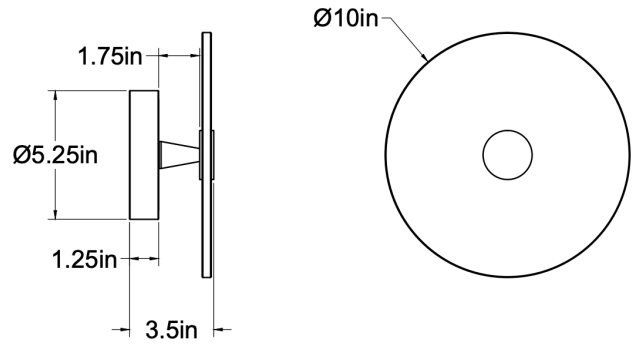

CO/ONY

ALLIED MAKER Alabaster Eclipse 10

Standard Materials:

Brass, Glass, Alabaster, Aluminum and Steel

Dimensions: 3.5"L x 10"Ø

Lead Time: Please inquire

Weight: 6 lbs

Metal Finishes:

CO/ONY

ALLIED MAKER Alabaster Eclipse 14

Standard Materials:

Brass, Glass, Alabaster, Aluminum and Steel

Dimensions: 3.5"L x 14"Ø

Lead Time: Please inquire

Weight: 10.75 lbs

Metal Finishes: