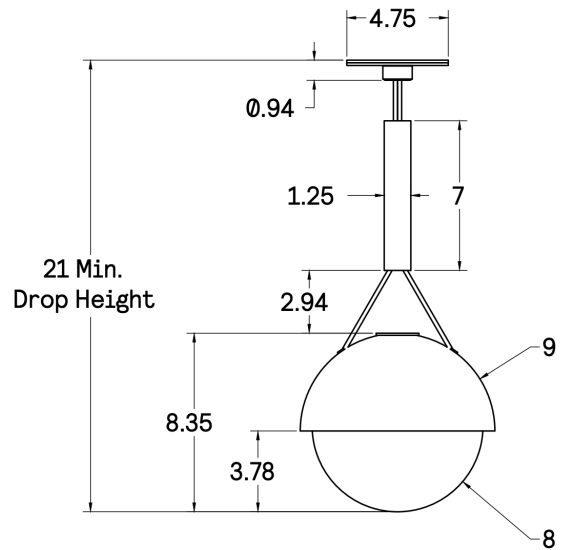

CO/ONY

ALLIED MAKER A-Framed Half Moon 09

Standard Materials:

Brass, Glass and Wood

Dimensions: 9"L x 9"W x 21.25"H

Lead Time: Please inquire

Weight: 8 lbs

Metal Finishes:

CO/ONY

ALLIED MAKER A-Framed Half Moon 14

Standard Materials:

Brass, Glass and Wood

Dimensions: 14"L x 14"W x 25.25"H

Lead Time: Please inquire

Weight: 14.5 lbs

Metal Finishes:

CO/ONY

ALLIED MAKER A-Framed Half Moon 20

Standard Materials:

Brass, Glass and Wood

Dimensions: 20"L x 20"W x 29.25"H

Lead Time: Please inquire

Weight: 27.25 lbs

Metal Finishes: