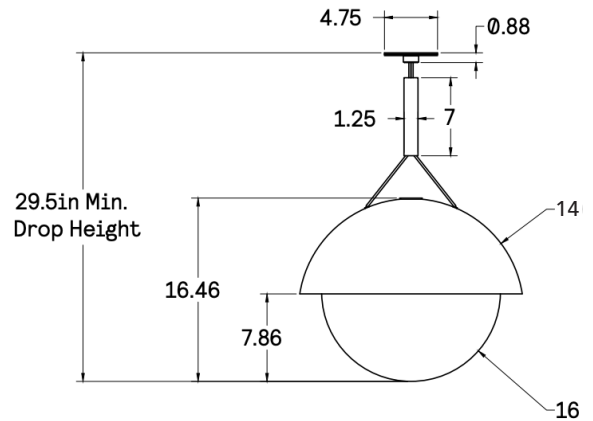

CO/ONY

ALLIED MAKER A-Framed Half Moon 14

Standard Materials:

Brass, Glass and Wood

Dimensions: 14"L x 14"W x 25.25"H

Lead Time: Please inquire

Weight: 14.5 lbs

Metal Finishes: