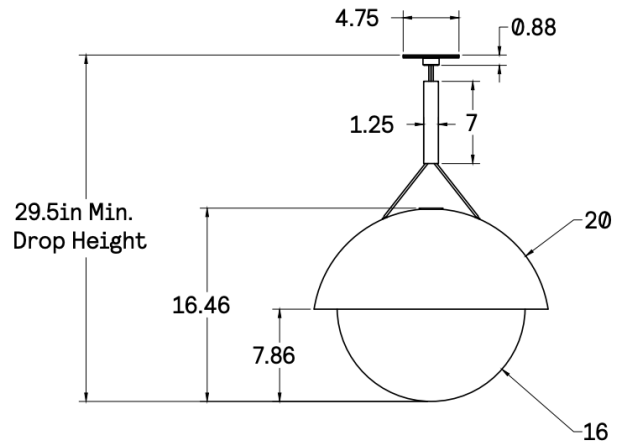

CO/ONY

ALLIED MAKER A-Framed Half Moon 14

Standard Materials:

Brass, Glass and Wood

Dimensions: 14"L x 14"W x 25.25"H

Lead Time: Please inquire

Weight: 14.5 lbs

Metal Finishes:

CO/ONY

ALLIED MAKER A-Framed Half Moon 20

Standard Materials:

Brass, Glass and Wood

Dimensions: 20"L x 20"W x 29.25"H

Lead Time: Please inquire

Weight: 27.25 lbs

Metal Finishes: