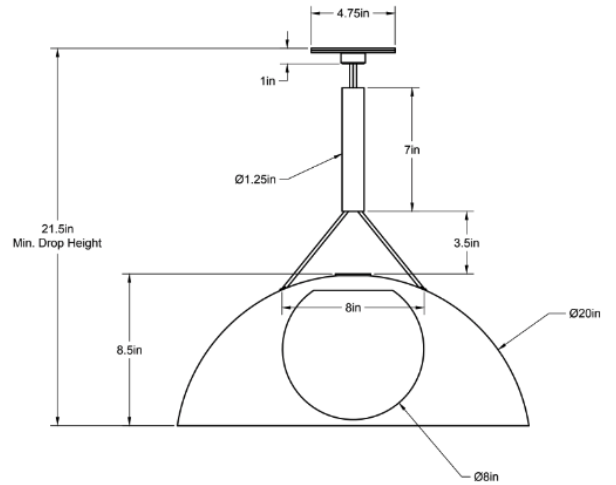

CO/ONY

ALLIED MAKER A-Framed Half Dome 20

Standard Materials:

Brass, Glass and Wood

Dimensions: 20”L x 20”W x 21.5”H

Lead Time: Please inquire

Weight: 19.25 lbs

Metal Finishes:

Available in all standard metal finishes

Glass Finishes:

Opal and Matte White

Wood Finishes:

Available in all standard wood finishes
and Walnut Maple

Brightness: 800 Lumens

Lamping:

E27 or E27 Screw Base

Type A Lamps

Bulb Included (120v USA):

Cree 75W Bulb

Bulb Included (240v EU):

Soraa 11W 240V Bulb

Mounting: Universal

Dimming: Universal

*Please inquire for detailed electrical specs.
cUL Damp Locations certified.*