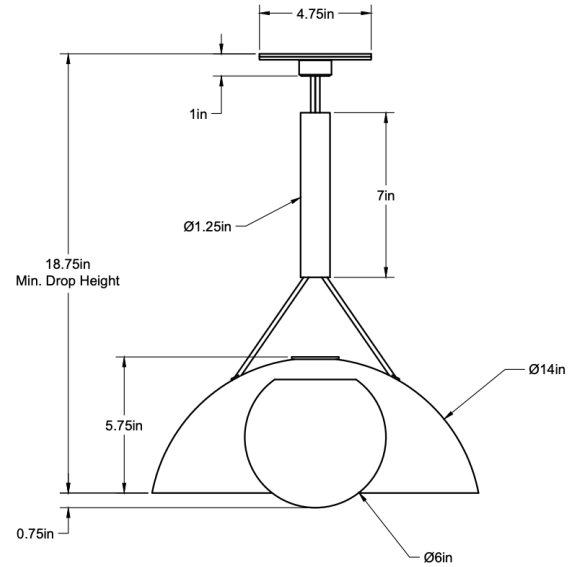

## ALLIED MAKER A-Framed Half Dome 14

### Standard Materials:

Brass, Glass and Wood

**Dimensions:** 14"L x 14"W x 18.75"H

**Lead Time:** Please inquire

**Weight:** 9.5 lbs

### Standard Materials:

Brass, Glass and Wood

**Dimensions:** 20”L x 20”W x 21.5”H

**Lead Time:** Please inquire

**Weight:** 19.25 lbs