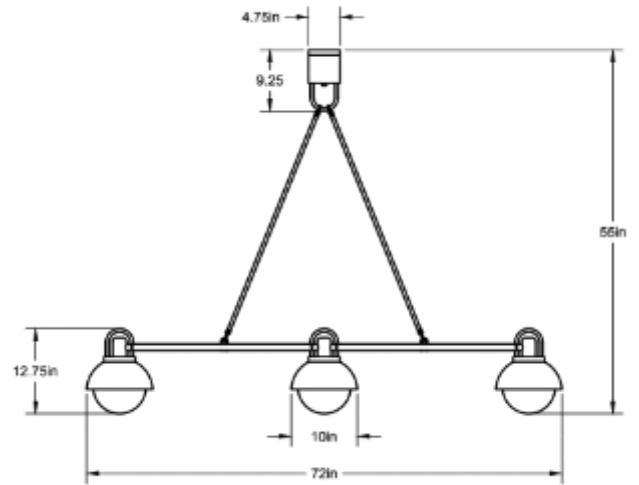

CO/ONY

ALLIED MAKER 3 Arc Island

Standard Materials:

Brass, Glass and Wood

Dimensions: 72"L x 10"W x 55"H

Lead Time: Please inquire

Weight: 35.5 lbs

Metal Finishes: