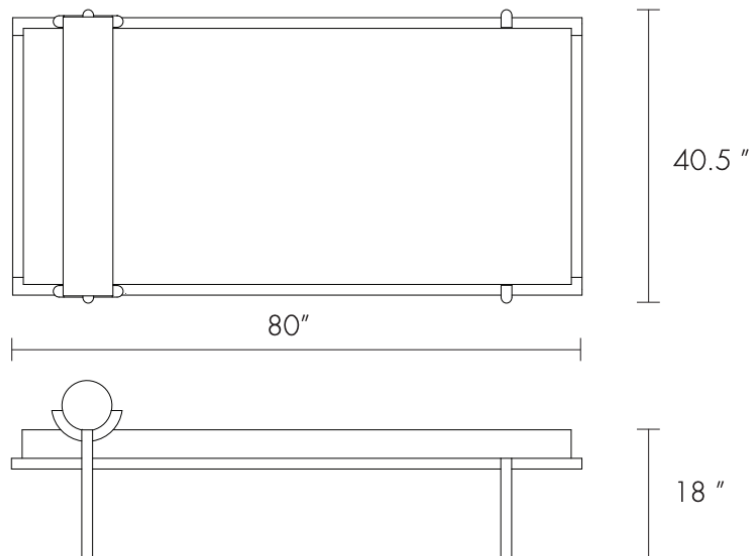

CO/ONY

VONNEGUT/KRAFT Walnut Crescent Lounge

Standard Materials:

Walnut and Wool Upholstery

Dimensions: 80"L x 40.5"W x 18"H

Lead Time: 12-14 weeks

Wood Finishes:

Oil/Wax or Clear Matte Lacquer

Fabric:

Wool in multiple colors and COM available