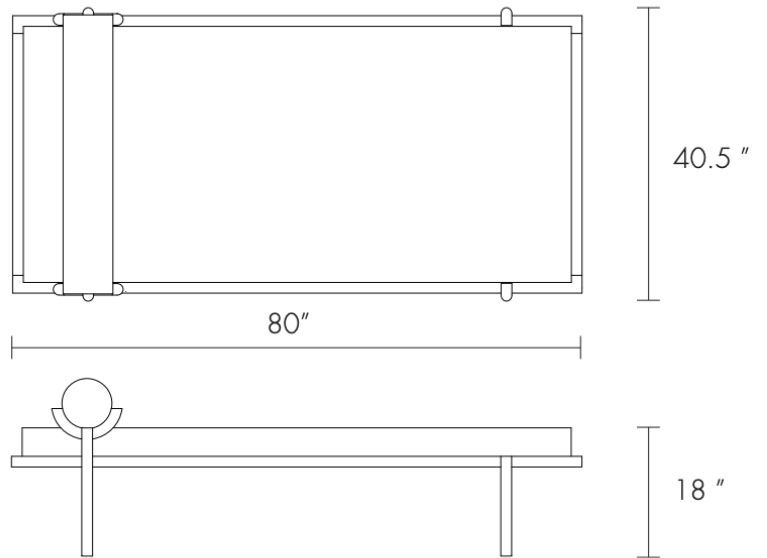

CO/ONY

VONNEGUT/KRAFT Oak Crescent Lounge

Standard Materials:

Oak, Mohair and Wool Bouclé

Dimensions: 80"L x 40.5"W x 18"H

Lead Time: 12-14 weeks

Wood Finishes:

Clear Matte Lacquer

Fabric:

Bouclé Bolster, Mohair Upholstery and
COM available