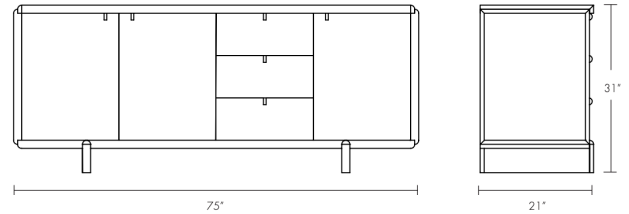

CO/ONY

VONNEGUT/KRAFT Nocturne Credenza

Standard Materials:

Bleached Maple, Corian

Dimensions: 31"H x 75"W x 21"D

Lead Time: 14-16 weeks

Wood Finishes:

Clear Matte Lacquer

*Custom materials and finishes available

CO/ONY

VONNEGUT/KRAFT Nocturne Credenza Long

Standard Materials:

Bleached Maple, Corian

Dimensions: 31"H x 81"W x 21"D

Lead Time: 14-16 weeks

Wood Finishes: