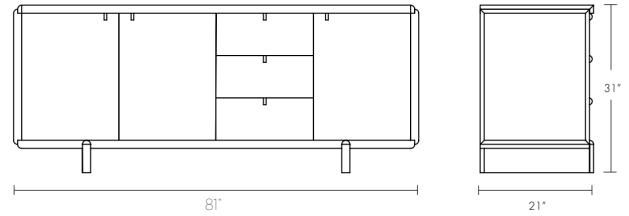

CO/ONY

VONNEGUT/KRAFT Nocturne Credenza

Standard Materials:

Bleached Maple, Corian

Dimensions: 31"H x 75"W x 21"D

Lead Time: 14-16 weeks

Wood Finishes:

Clear Matte Lacquer

*Custom materials and finishes available

CO/ONY

VONNEGUT/KRAFT Nocturne Credenza Long

Standard Materials:

Bleached Maple, Corian

Dimensions: 31"H x 81"W x 21"D

Lead Time: 14-16 weeks

Wood Finishes: