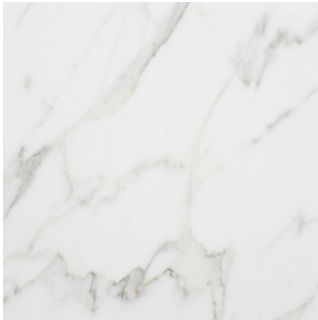

CO/ONY

VONNEGUT/KRAFT
Nocturne Credenza 2

Standard Materials:

Ash, Aluminum and Calcutta Marble

Dimensions: 85"W x 21"D x 31"H

Lead Time: 14-16 weeks

Wood Finishes:

Slate Lacquer Finish

Metal Finishes:

Brushed/Waxed

CO/ONY

Vonnegut/Kraft

Materials & Finishes

Custom materials & finish matching available

STANDARD WOOD FINISHES

Bleached Ash

Ash, Matte Black Lacquer

Ash, Satin Black Lacquer

STANDARD STONE

Calcatta Marble

STANDARD METAL

Aluminum