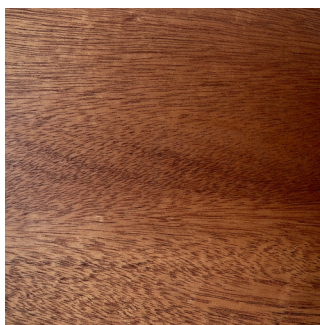

CO/ONY

VONNEGUT/KRAFT

Mairea Mirror

Standard Materials:

Sapele and Mirror

Dimensions: 40"H x 47"W

Lead Time: 12-14 weeks

Wood Finishes:

Clear Matte Lacquer

CO/ONY

Vonnegut/Kraft

Materials & Finishes

Custom materials & finish matching available

STANDARD WOOD FINISHES

Sapelle