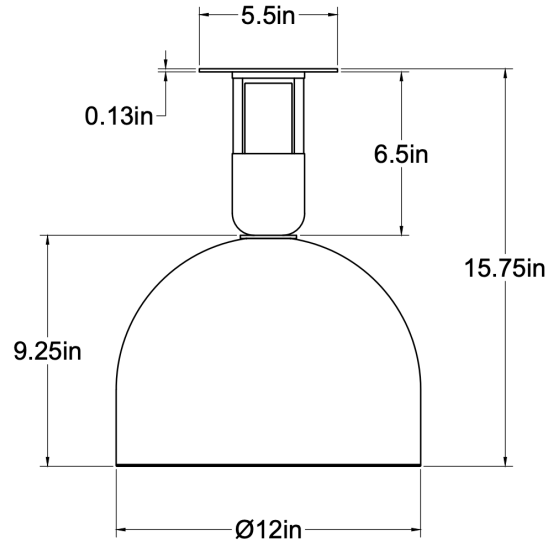

CO/ONY

ALLIED MAKER Aria 12 Flush Mount

Standard Materials:

Brass, Glass and Acrylic

Dimensions: 12"L x 12"W x 15.75"H

Lead Time: 12-14 weeks

Weight: 18 lbs

Metal Finishes: