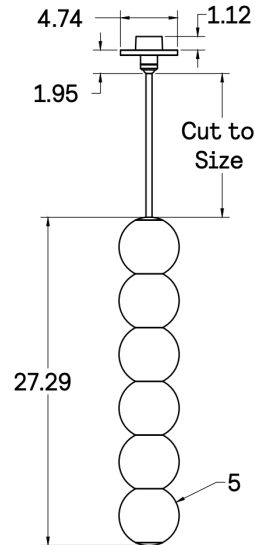

CO/ONY

ALLIED MAKER Pearl 6 Pendant

Standard Materials:

Brass and Alabaster

Dimensions: 5"L x 5"W x 27.29"H

Lead Time: 12-14 weeks

Weight: 37 lbs

Metal Finishes:

Available in all standard metal finishes

Brightness: 2800 Lumens

Lamping:

Integrated low voltage
LED with driver included

Mounting:

4" J-Box only
Minimum 1.25" depth

Dimming:

Universal