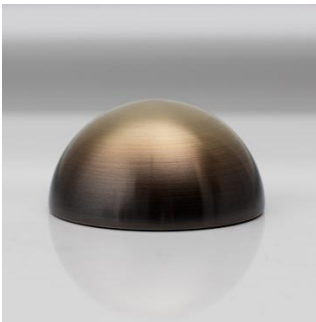

CO/ONY

ALLIED MAKER Pearl 6 Pendant

Standard Materials:

Brass and Alabaster

Dimensions: 5"L x 5"W x 27.29"H

Lead Time: 12-14 weeks

Weight: 37 lbs

Metal Finishes:

Available in all standard metal finishes

Brightness: 2800 Lumens

Lamping:

Integrated low voltage
LED with driver included

Mounting:

4" J-Box only
Minimum 1.25" depth

Dimming:

Universal

*Please inquire for detailed electrical specs.
cUL Damp Locations certified.*

CO/ONY

Allied Maker

Materials & Finishes

Custom materials & finish matching available

STANDARD METAL FINISHES

Blackened Brass

Brass

Maker Black

Raw Brass

Gradient

Bronze

Verdegris

Stonewashed

Nickel

Sandblasted Grey