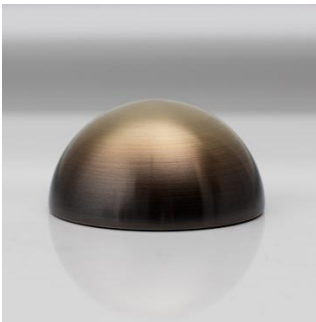

CO/ONY

ALLIED MAKER Pearl 3 Pendant

Standard Materials:

Brass and Alabaster

Dimensions: 5"L x 5"W x 13.89"H

Lead Time: 12-14 weeks

Weight: 20.25 lbs

Metal Finishes:

Available in all standard metal finishes

Brightness: 2500 Lumens

Lamping:

Integrated Low Voltage

LED with driver included

Mounting:

4" J-Box only, minimum 1.25" depth

Please inquire for detailed electrical specs.

cUL Damp Locations certified.

CO/ONY

Allied Maker

Materials & Finishes

Custom materials & finish matching available

STANDARD METAL FINISHES

Blackened Brass

Brass

Maker Black

Raw Brass

Gradient

Bronze

Verdegris

Stonewashed

Nickel

Sandblasted Grey