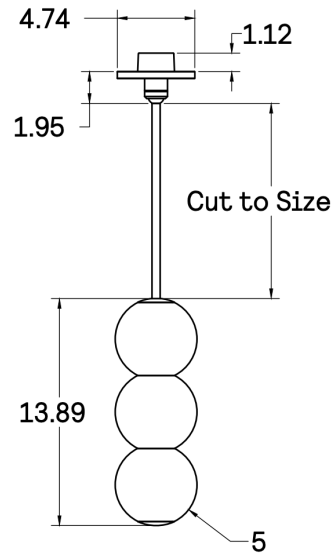

CO/ONY

ALLIED MAKER Pearl 3 Pendant

Standard Materials:

Brass and Alabaster

Dimensions: 5"L x 5"W x 13.89"H

Lead Time: 12-14 weeks

Weight: 20.25 lbs

Metal Finishes:

Available in all standard metal finishes

Brightness: 2500 Lumens

Lamping:

Integrated Low Voltage

LED with driver included

Mounting:

4" J-Box only, minimum 1.25" depth

Please inquire for detailed electrical specs.