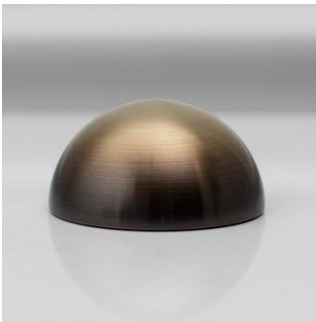

## STANDARD METAL FINISHES

Blackened Brass

Brass

Maker Black

Raw Brass

Gradient

Bronze

Verdegris

Stonewashed

Nickel

Sandblasted Grey