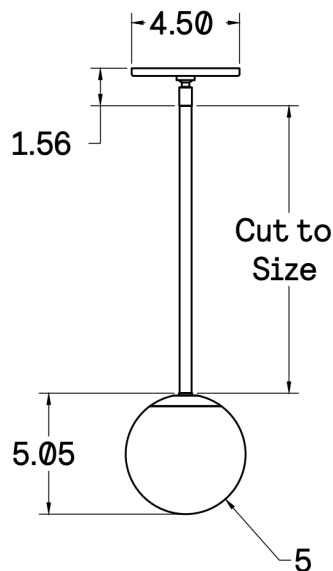

CO/ONY

ALLIED MAKER Pearl 1 Pendant

Standard Materials:

Brass and Alabaster

Dimensions: 5"L x 5"W x 5.05"H

Lead Time: 12-14 weeks

Weight: 6.5 lbs

Metal Finishes:

Available in all standard metal finishes

Brightness: 545 Lumens

Bulb Included (120V USA):

Emery Allen 5W G8 Bulb

Bulb Included (240V EU):

Emery Allen 5W 240V Bulb

Lamping:

G8 Bi-Pin Base

Type T Lamps

Mounting:

Fits all standard junction boxes

Dimming:

ELV

*Please inquire for detailed electrical specs.
cUL Damp Locations certified.*