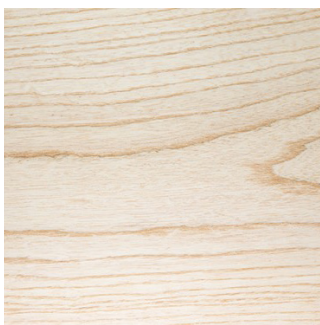

CO/ONY

GRAIN Snake Screen

Standard Materials:

FSC certified natural ash, Patinated bronze

Dimensions: 122"W x 2.75"D x 61"H

Lead Time: 16-18 weeks

CO/ONY

Grain

Materials & Finishes

Custom materials & finish matching available

STANDARD WOOD

Ash

Black Stained Ash

STANDARD METAL

Bronze

Blue Patinated Bronze