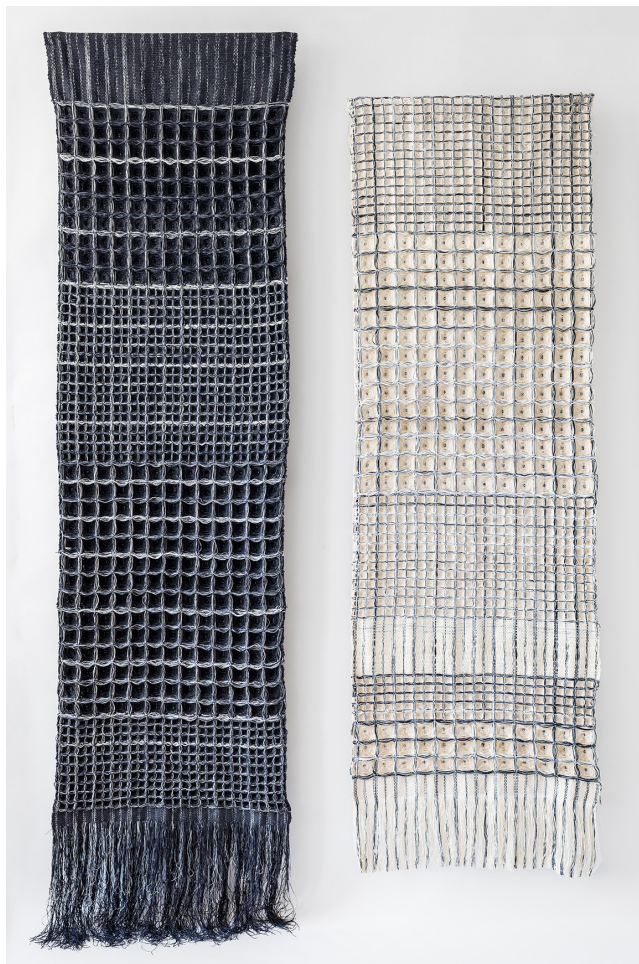

CO/ONY

HIROKO TAKEDA
Giant Charcoal

Standard Materials:

Silk, Linen, Cotton and Kid Mohair

Dimensions: 37"W x 72"H

Lead Time: Please inquire