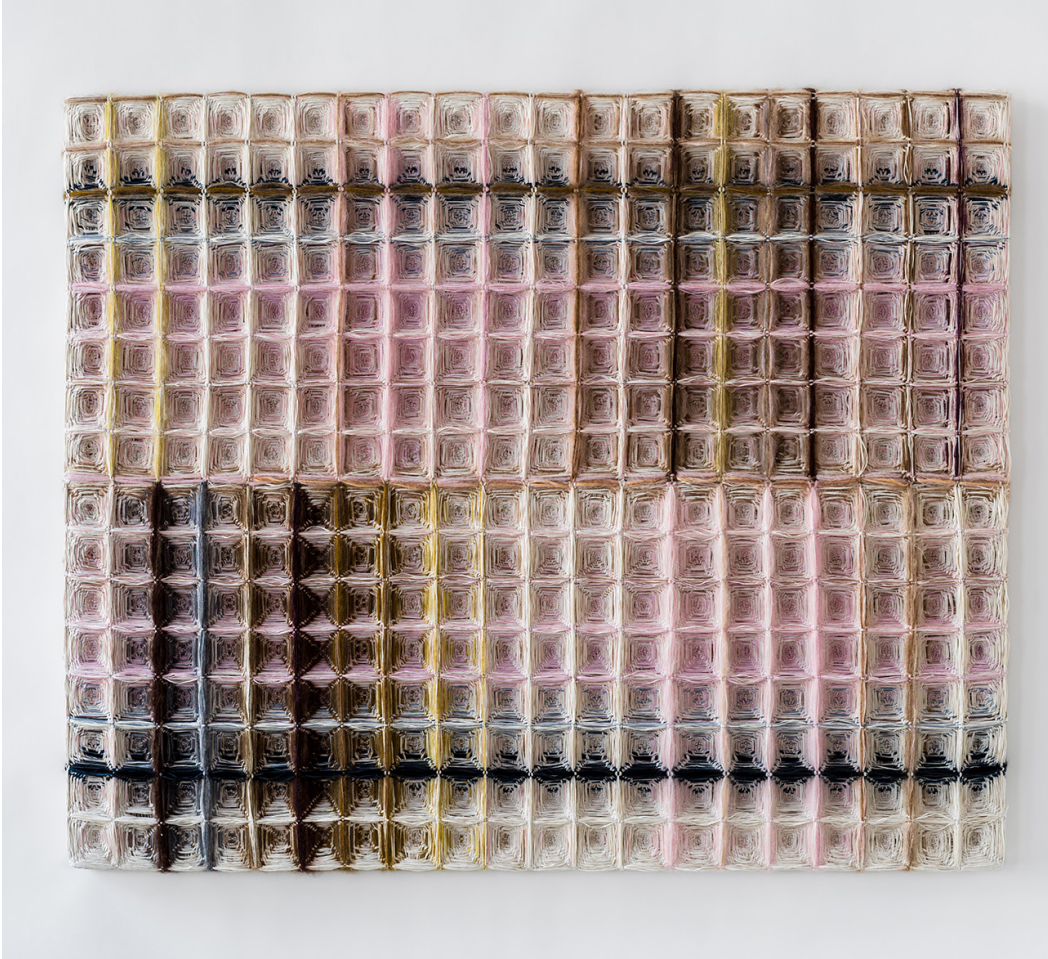

CO/ONY

HIROKO TAKEDA  
Gathering

**Standard Materials:**

Silk, Wool, Kid mohair and Cotton

**Dimensions:** 45"H x 55"W

**Lead Time:** Please inquire