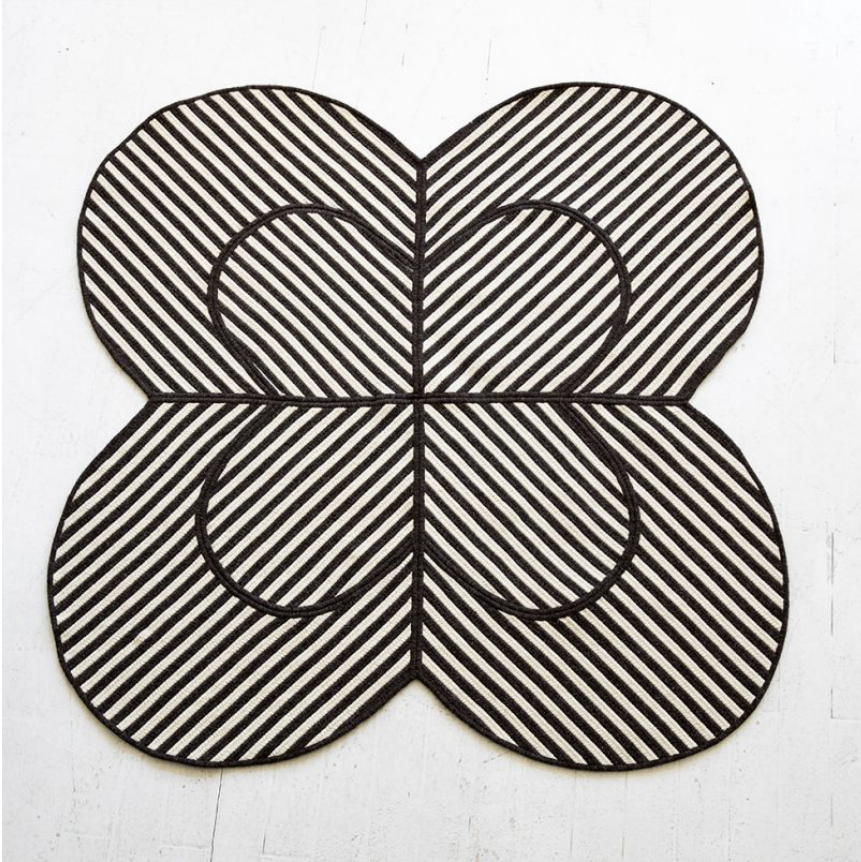

CO/ONY

GRAIN  
Clover Rug

**Standard Materials:**

Natural Wool, Sunbrella, Wool/Poly Blend

**Dimensions:** 72"W x 72"H

**Lead Time:** 10-12 weeks

## Grain

#### STANDARD NATURAL WOOL

Light Grey  
NW31

Dark Grey  
NW32

Cream  
NW30

Wheat  
NW33