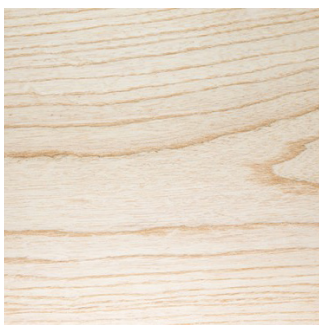

CO/ONY

GRAIN

Circlet Tripple Sconce

Standard Materials:

FSC certified ash, Glass, Brass hardware

Dimensions: 18"W x 8"D x 7"H

Lead Time: 10-12 weeks

CO/ONY

Grain

Materials & Finishes

Custom materials & finish matching available

STANDARD WOOD

Ash

Black Stained Ash

STANDARD GLASS

Clear Glass

Frosted Glass

Black Gridded Glass