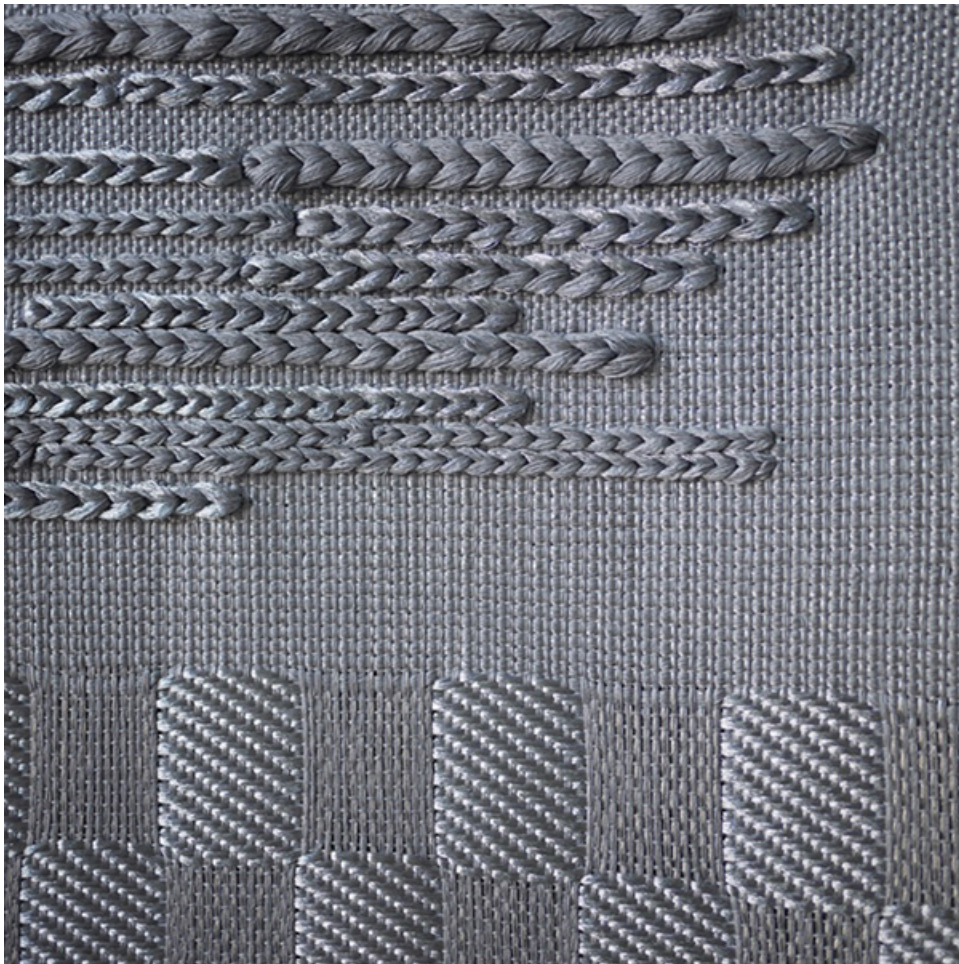

CO/ONY

HIROKO TAKEDA

Chrome I

Standard Materials:

Metallic yarn, Bamboo and Linen

Dimensions: 140"H x 28"W

Lead Time: Please inquire