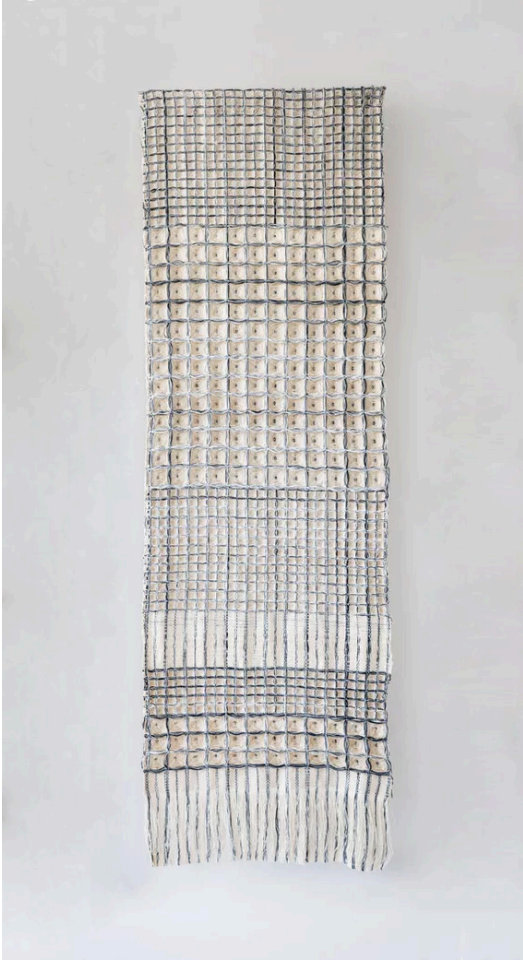

CO/ONY

HIROKO TAKEDA
Blueprint IV

Standard Materials:

Silk, Cotton and Linen

Dimensions: 116"H x 39"W

Lead Time: Please inquire