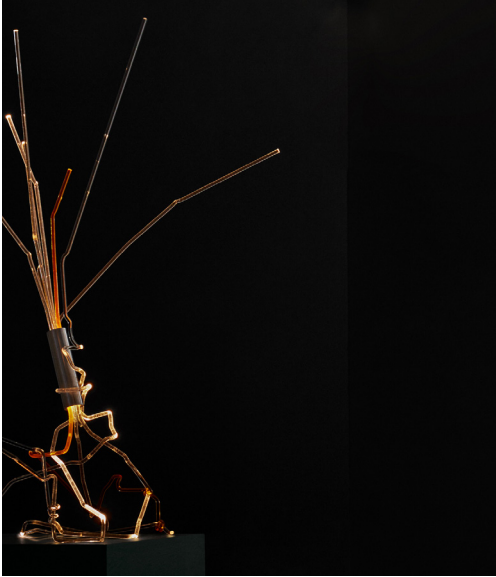

CO/ONY

BEC BRITTAIN

Aries Rising Capricorn V

Standard Materials: Aluminum, Acrylic Rods

Dimensions: 22"L x 14"D x 33"H

Lead Time: 14-16 weeks

Electrical:

2.8 Watt

336 Lumens

Plug in Wall Wart

*Please inquire for detailed electrical specs.
ETL listed to UL, CE and CSA standards, suitable
for damp locations.*

CO/ONY

Bec Brittain

Aries Materials & Finishes

Custom materials & finish matching available

ARIES STANDARD METAL FINISHES

Satin Nickel

Polished Nickel

Brushed Brass

Bronze

Dark Pewter