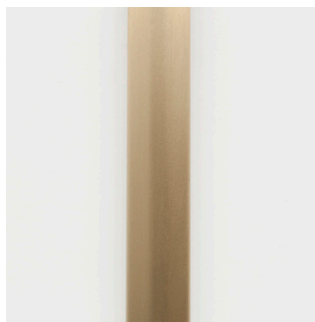

CO/ONY

BEC BRITTAIN

Aries Rising Capricorn V

Standard Materials: Aluminum, Acrylic Rods

Dimensions: 22"L x 14"D x 33"H

Lead Time: 14-16 weeks

Electrical:

2.8 Watt

336 Lumens

Plug in Wall Wart

*Please inquire for detailed electrical specs.
ETL listed to UL, CE and CSA standards, suitable
for damp locations.*

CO/ONY

Bec Brittain

Aries Materials & Finishes

Custom materials & finish matching available

ARIES STANDARD METAL FINISHES

Satin Nickel

Polished Nickel

Brushed Brass

Bronze

Dark Pewter