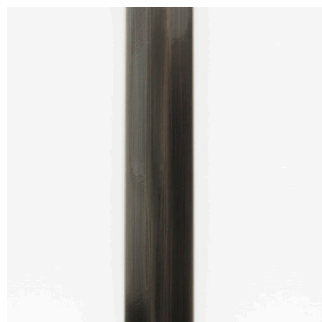

CO/ONY

BEC BRITTAIN

Aries Rising Capricorn V

Standard Materials: Aluminum, Acrylic Rods

Dimensions: 22"L x 14"D x 33"H

Lead Time: 14-16 weeks

Electrical:

2.8 Watt

336 Lumens

Plug in Wall Wart

*Please inquire for detailed electrical specs.
ETL listed to UL, CE and CSA standards, suitable
for damp locations.*

CO/ONY

Bec Brittain

Aries Materials & Finishes

Custom materials & finish matching available

ARIES STANDARD METAL FINISHES

Satin Nickel

Polished Nickel

Brushed Brass

Bronze

Dark Pewter