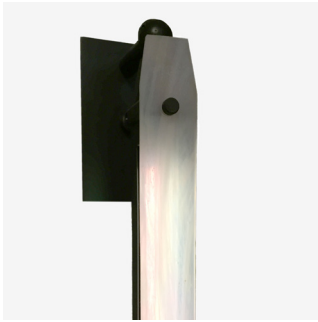

Polished Brass

Polished Black Nickel

Polished Nickel

CO/ONY

Bec Brittain

Materials & Finishes

Custom materials & finish matching available

ZELDA DIFFUSER GLASS FINISHES (ADDITIONAL COST)

Iridescent Glass

Two-way Mirror

White Sandblast Glass