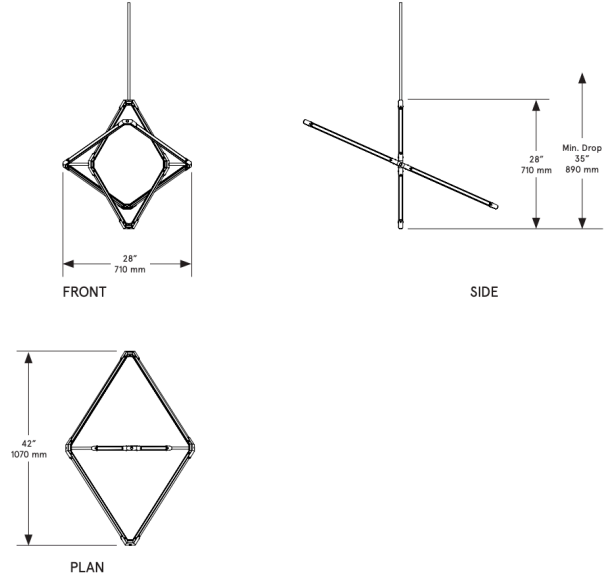

CO/ONY

BEC BRITTAIN Zelda Orbits Medium

Standard Materials: Brass
Diffusers available at additional cost

Dimensions: 28"L x 42"W x 28"H

Lead Time: 14-16 weeks

Weight: 14.5lb

LED Illumination:

24 VDC T5 LED tube
2700 Kelvin
90 CRI

Electrical:

36 Watt
2880 Lumens
110-240 VAC
277 VAC upon request

Standard Installation:

Locally Mounted Driver
120V C-L switching dimming (Lutron)
Canopy 8"ø x 1.625"D, matching finish
240V 0-10V wireless dimming (Lutron Pico)
Canopy 9.25"ø x 1.625"D, matching finish

Dimensions: 39"L x 60"W x 46"H

Lead Time: 14-16 weeks

Weight: 17.5lb

LED Illumination:

24 VDC T5 LED tube

2700 Kelvin

90 CRI

Electrical: