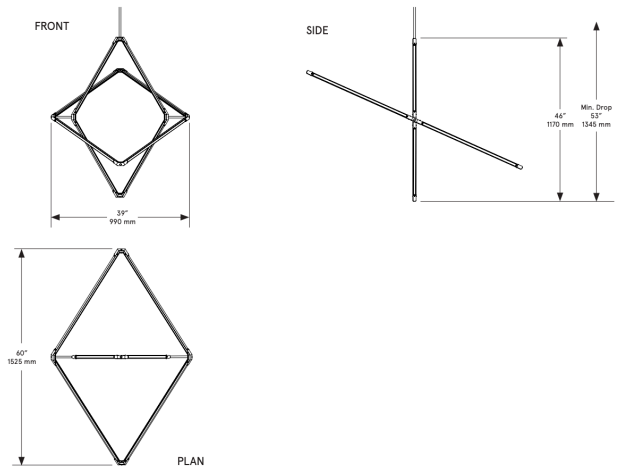

CO/ONY

BEC BRITTAIN Zelda Orbits Large

Standard Materials: Brass
Diffusers available at additional cost

Dimensions: 39"L x 60"W x 46"H

Lead Time: 14-16 weeks

Weight: 17.5lb

LED Illumination:

24 VDC T5 LED tube

2700 Kelvin

90 CRI

Electrical:

60 Watt

4800 Lumens

110-240 VAC

277 VAC upon request

Standard Installation:

Locally Mounted Driver

0-10V wireless dimming (Lutron Pico)

Canopy 9.25"Ø x 1.625"D, matching finish

Alternate Installation:

Remotely Mounted Driver

0-10V hardwired dimming (Lutron Pico)

Canopy 5"Ø x .25"D, matching finish

Suspension:

1/8 IP all-thread stem clad in brass tubing with matching metal finish up to 35"L included with fixture. Length up to 95" available for additional cost.

*Please inquire for detailed electrical specs.
ETL listed to UL, CE and CSA standards, suitable for damp locations.*