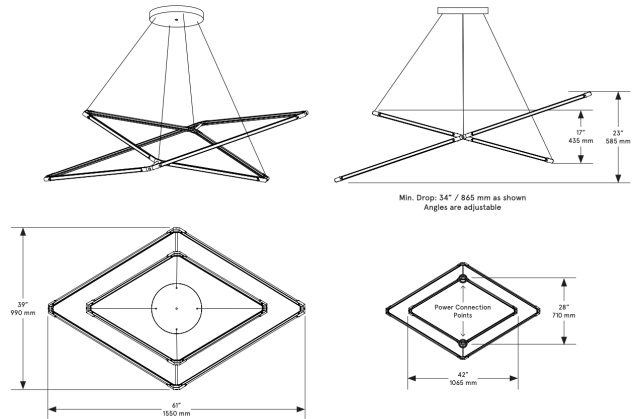

CO/ONY

BEC BRITTAIN Zelda Orbital Plane Large

Standard Materials: Brass
Diffusers available at additional cost

Dimensions: 39”L x 61”W x 23”H

Lead Time: 14-16 weeks

Weight: 17.5lb

LED Illumination:

24 VDC T5 LED tube
0-10V dimming
2700 Kelvin

Electrical:

60 Watt
4800 Lumens
110-240 VAC
277 VAC upon request

Installation:

Locally Mounted Driver
0-10V wireless dimming (Lutron Pico)
Canopy 12.25” ϕ x 1.75”D, matching finish

Wiring:

24V low voltage power through the aircraft cables.

Suspension:

Aircraft cable with adjustable fasteners in the canopy.
Variable suspension height.

*Please inquire for detailed electrical specs.
ETL listed to UL, CE and CSA standards, suitable
for damp locations.*