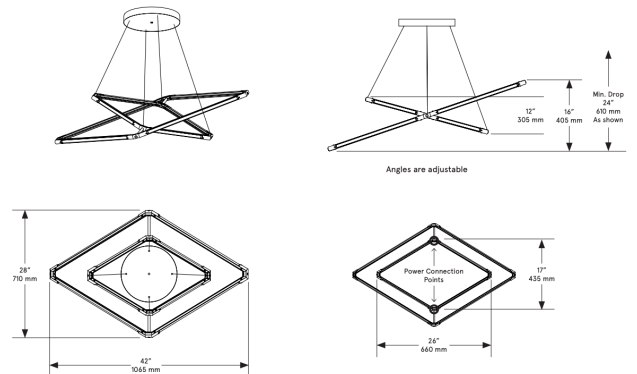

## BEC BRITTAIN Zelda Orbital Plane Medium

**Standard Materials:** Brass  
Diffusers available at additional cost

**Dimensions:** 28"L x 42"W x 16"H

**Lead Time:** 14-16 weeks

**Weight:** 14.5lb

**LED Illumination:**