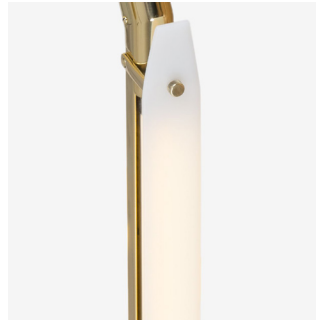

White Sandblast Glass