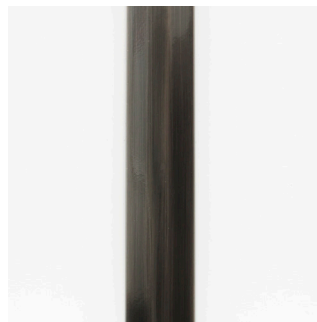

#### STANDARD METAL FINISHES\*

Brushed Brass

Satin Nickel

Oil Rubbed Bronze

Nickel Brass Contrast

#### SPECIAL FINISHES - 10% UPCHARGE

Polished Copper

Medium Antique Brass

Dark Pewter

Polished Brass

Polished Black Nickel

Polished Nickel