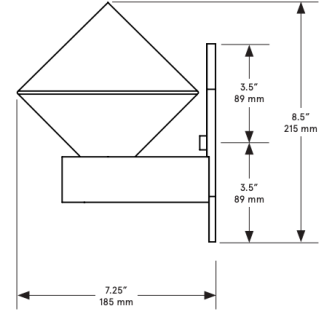

CO/ONY

BEC BRITTAIN FKA Themis 6 Sconce

Standard Materials:

Brass, Marble and Glass

Dimensions: 6.5"Ø x 8.5"H x 7.25"D

Lead Time: 14-16 weeks

Weight: 4lb

LED Illumination:

G9 LED Bulb

ELV Dimming

110-220 VAC

2.5 Watt

240 Lumens

2700 Kelvin

220-240 VAC

4 Watt

250 Lumens

3000 Kelvin

Electrical:

110-120 VAC

2.5 Watt

240 Lumens

220-240 VAC

4 Watt

250 Lumens

Installation:

Mounts directly to standard US single gang box.

Wiring:

Direct 120/240 VAC line voltage connection.

Requires an Electronic Low-Voltage dimmer switch.

Please inquire for detailed electrical specs.

ETL listed to UL, CE and CSA standards, suitable for damp locations.