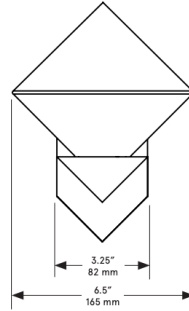

CO/ONY

BEC BRITTAIN FKA Themis 6 Sconce

Standard Materials:

Brass, Marble and Glass

Dimensions: 6.5"Ø x 8.5"H x 7.25"D

Lead Time: 14-16 weeks

Weight: 4lb

LED Illumination:

G9 LED Bulb

ELV Dimming

110-220 VAC

2.5 Watt

240 Lumens

2700 Kelvin

220-240 VAC

4 Watt

250 Lumens

3000 Kelvin

Electrical:

110-120 VAC

2.5 Watt

240 Lumens

220-240 VAC

4 Watt

250 Lumens

Installation:

Mounts directly to standard US single gang box.

Wiring:

Direct 120/240 VAC line voltage connection.

Requires an Electronic Low-Voltage dimmer switch.

Please inquire for detailed electrical specs.

ETL listed to UL, CE and CSA standards, suitable for damp locations.