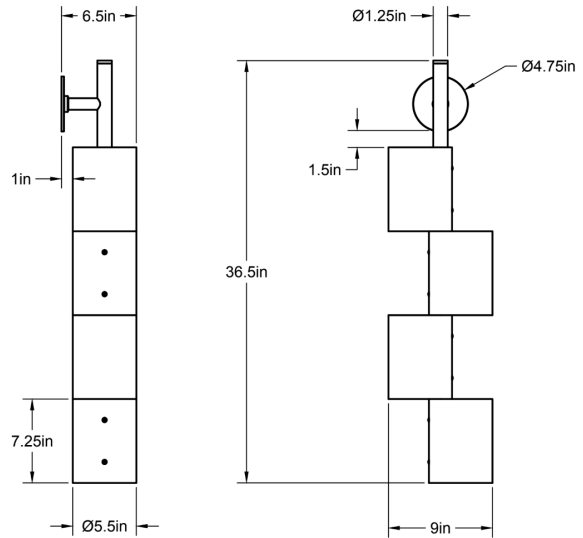

CO/ONY

ALLIED MAKER

Wood Totem Sconce

The Wood Totem Sconce is composed of four offset hardwood shades stacked vertically upon a metal base and illuminated by LED lamping. Shown in bleached walnut.

Dimensions: 6.5"L x 9"W x 36.5"H

Weight: 11 lbs

Standard Materials: Machined Brass, Hardwood

Lead Time: Please Inquire

Certifications: cUL Damp Locations

Lamping: 120V - G8 Bi-pin Base

240V - G8 Bi-pin Base

Bulb Included: G8 Emery Allen LED

4x 4.5W (60W Equivalent) LED

450 Total Lumen Output

2700K / 90 CRI

G8 Bi-pin Base / Dimmable / 120 Volt

240V available upon request