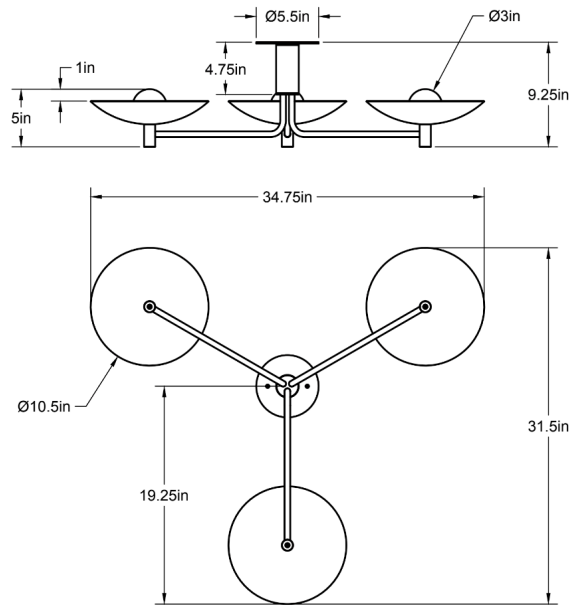

CO/ONY

ALLIED MAKER

Tangent 3 Torchiere

Tangent is composed of multiple linear arms that join into a circular body. The brass domes reflect light up to the ceiling in a torchiere style, creating a pleasantly dim glow throughout the room. Shown in blackened brass and brass.

Standard Materials: Machined Brass, and Blown Glass

34.75"L x 31.5"W x 9.25"H

Weight: 12.25 lbs

Lead Time: Please Inquire

Certifications: cUL Damp Locations

Mounting: Fits all standard Junction Boxes

Lamping: 120V - G8 Bi-pin Base

240V - G8 Bi-pin Base

Bulb Included: G8 Emery LED

3x 4.5W (50W Equivalent) LED

1350 Total Lumen Output

2700K / 90 CRI

G8 Bi-pin Base / Dimmable / 120 Volt

240V available upon request