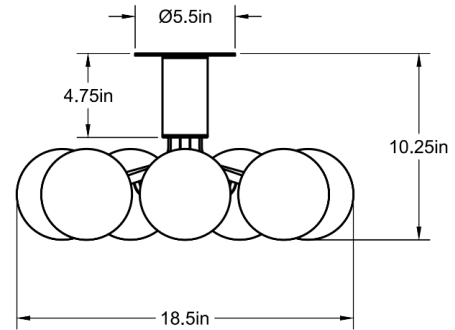

CO/ONY

ALLIED MAKER

Tangent Flush 7

Tangent is composed of multiple linear arms that join into a circular body. This flush mounted fixture is a compact and symmetrical version in the Tangent collection. The handcrafted glass globes complement the geometry of the fixture and provide a bright & pleasant spread of light. Shown in brass and opal glass.

Standard Materials: Machined Brass, and Blown Glass

25"L x 18.5"W x 10.5"H

Weight: 13.75 lbs

Lead Time: Please Inquire

Certifications: cUL Damp Locations

Mounting: Fits all standard Junction Boxes

Lamping: 120V - G8 Bi-pin Base

240V - G8 Bi-pin Base

Bulb Included: G8 Emery LED

7 x 5W (60W Equivalent) LED

3815 Total Lumen Output

2700K / 90 CRI

G8 Bi-pin Base / Dimmable / 120 Volt

240V available upon request