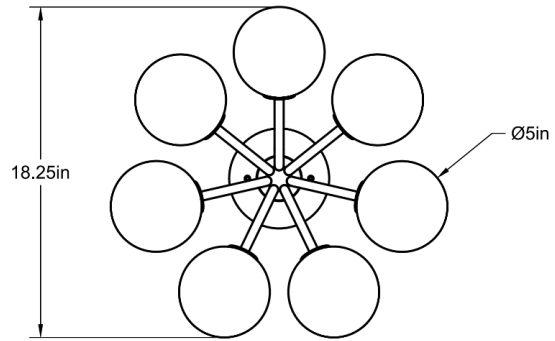

Standard Materials: Machined Brass, and Blown Glass

12.25"L x 13.25"W x 10.25"H

Weight: 7 lbs

Lead Time: Please Inquire

Certifications: cUL Damp Locations

Mounting: Fits all standard Junction Boxes

Lamping: 120V - G8 Bi-pin Base

ALLIED MAKER

Tangent Flush 7

Tangent is composed of multiple linear arms that join into a circular body. This flush mounted fixture is a compact and symmetrical version in the Tangent collection. The handcrafted glass globes complement the geometry of the fixture and provide a bright & pleasant spread of light. Shown in brass and opal glass.

Standard Materials: Machined Brass, and Blown Glass

25"L x 18.5"W x 10.5"H

Weight: 13.75 lbs

Lead Time: Please Inquire

Certifications: cUL Damp Locations

Mounting: Fits all standard Junction Boxes

Lamping: 120V - G8 Bi-pin Base