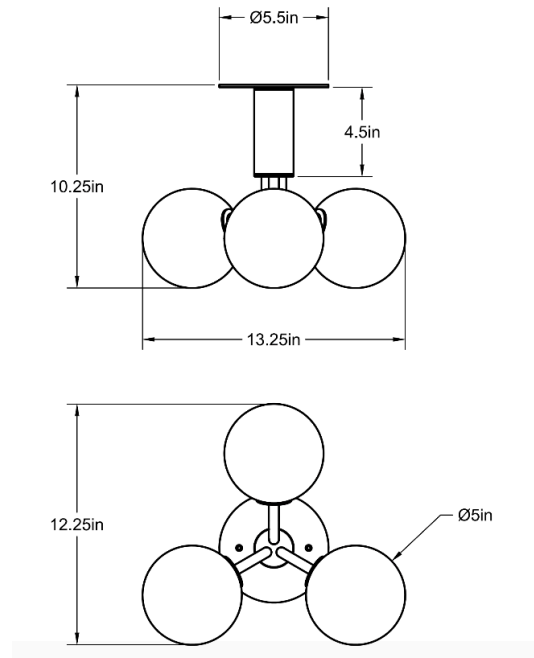

CO/ONY

ALLIED MAKER

Tangent Flush 3

Tangent is composed of multiple linear arms that join into a circular body. This flush mounted fixture is a compact and symmetrical version in the Tangent collection. The handcrafted glass globes complement the geometry of the fixture and provide a bright & pleasant spread of light. Shown in blackened brass and opal glass.

Standard Materials: Machined Brass, and Blown Glass

12.25"L x 13.25"W x 10.25"H

Weight: 7 lbs

Lead Time: Please Inquire

Certifications: cUL Damp Locations

Mounting: Fits all standard Junction Boxes

Lamping: 120V - G8 Bi-pin Base

Standard Materials: Machined Brass, and Blown Glass

25"L x 18.5"W x 10.5"H

Weight: 13.75 lbs

Lead Time: Please Inquire

Certifications: cUL Damp Locations

Mounting: Fits all standard Junction Boxes

Lamping: 120V - G8 Bi-pin Base

240V - G8 Bi-pin Base

Bulb Included: G8 Emery LED

7 x 5W (60W Equivalent) LED

3815 Total Lumen Output

2700K / 90 CRI

G8 Bi-pin Base / Dimmable / 120 Volt

240V available upon request