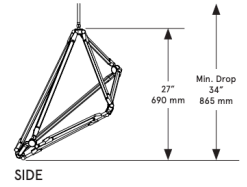

CO/ONY

BEC BRITTAIN Shy 18

Standard Materials: Brass

Diffusers available at additional cost

Dimensions: 29"L x 20"W x 27"H

Lead Time: 14-16 weeks

Weight: 14 lb

LED Illumination:

24 VDC T5 LED tube

2700 Kelvin

90 CRI

Electrical:

36 Watt

2880 Lumens

110 - 240 VAC

277 VAC upon request

Standard Installation:

Locally Mounted Driver

120V C-L switching dimming (Lutron)

8"ø x 1.625"D canopy, matching finish

240V 0-10V wireless dimming (Lutron Pico)

9.25"ø x 1.625"D canopy, matching finish

Alternate Installation:

Remotely Mounted Driver

120V C-L switching dimming (Lutron)

240V 0-10V hardwired dimming

5"ø x .25"D canopy, matching finish

Suspension:

1/8" IP all-thread stem clad in brass tubing with matching metal finish up to 35" length included with fixture. Length up to 95" available for additional cost.

Please inquire for detailed electrical specs.

ETL listed to UL, CE and CSA standards, suitable for damp locations.