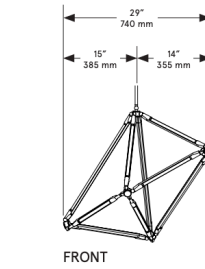

CO/ONY

BEC BRITTAIN Shy 18

Standard Materials: Brass

Diffusers available at additional cost

Dimensions: 29"L x 20"W x 27"H

Lead Time: 14-16 weeks

Weight: 14 lb

LED Illumination:

24 VDC T5 LED tube

2700 Kelvin

90 CRI

Electrical:

36 Watt

2880 Lumens

110 - 240 VAC

277 VAC upon request

Standard Installation:

Locally Mounted Driver

120V C-L switching dimming (Lutron)

8"ø x 1.625"D canopy, matching finish

240V 0-10V wireless dimming (Lutron Pico)

9.25"ø x 1.625"D canopy, matching finish

Alternate Installation:

Remotely Mounted Driver

120V C-L switching dimming (Lutron)

240V 0-10V hardwired dimming

5"ø x .25"D canopy, matching finish

Suspension:

1/8" IP all-thread stem clad in brass tubing with matching metal finish up to 35" length included with fixture. Length up to 95" available for additional cost.

Please inquire for detailed electrical specs.

ETL listed to UL, CE and CSA standards, suitable for damp locations.