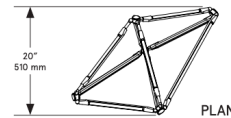

CO/ONY

BEC BRITTAIN Shy 18

Standard Materials: Brass

Diffusers available at additional cost

Dimensions: 29"L x 20"W x 27"H

Lead Time: 14-16 weeks

Weight: 14 lb

LED Illumination:

24 VDC T5 LED tube

2700 Kelvin

90 CRI

Electrical:

36 Watt

2880 Lumens

110 - 240 VAC

277 VAC upon request

Standard Installation:

Locally Mounted Driver

120V C-L switching dimming (Lutron)

8"ø x 1.625"D canopy, matching finish

240V 0-10V wireless dimming (Lutron Pico)

9.25"ø x 1.625"D canopy, matching finish

Alternate Installation:

Remotely Mounted Driver

120V C-L switching dimming (Lutron)

240V 0-10V hardwired dimming

5"ø x .25"D canopy, matching finish

Suspension:

1/8" IP all-thread stem clad in brass tubing with matching metal finish up to 35" length included with fixture. Length up to 95" available for additional cost.

Please inquire for detailed electrical specs.

ETL listed to UL, CE and CSA standards, suitable for damp locations.