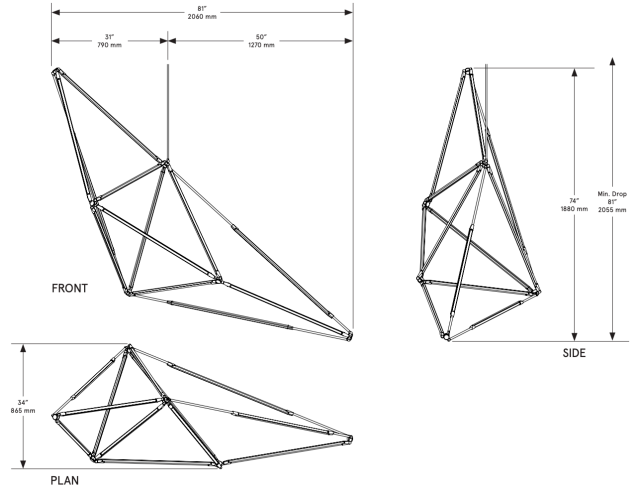

## BEC BRITTAIN Shy 15

**Standard Materials:** Brass  
Diffusers available at additional cost

**Dimensions:** 81"L x 34"W x 71"H

**Lead Time:** 14-16 weeks

**Weight:** 29 lb

**LED Illumination:**

24 VDC T5 LED tube  
2700 Kelvin  
90 CRI

**Electrical:**

105 Watt  
8400 Lumens  
110 - 240 VAC  
277 VAC upon request

**Standard Installation:**

Locally Mounted Driver  
0-10V wireless dimming (Lutron Pico)  
12.25"Ø x 1.75"D canopy, matching finish