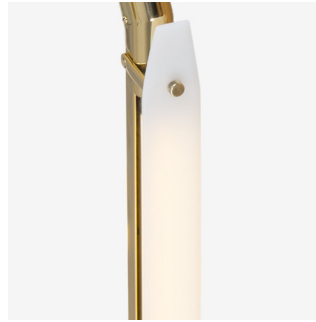

**Alternate Installation:**

Remotely Mounted Driver  
0-10V hardwired dimming  
5"Ø x .25"D canopy, matching finish

**Suspension:**

1/8" IP all-thread stem clad in brass tubing with matching metal finish up to 35" length included with fixture. Length up to 95" available for additional cost.

#### SHY DIFFUSER GLASS FINISHES (ADDITIONAL COST)

Iridescent Glass

Two-way Mirror

White Sandblast Glass