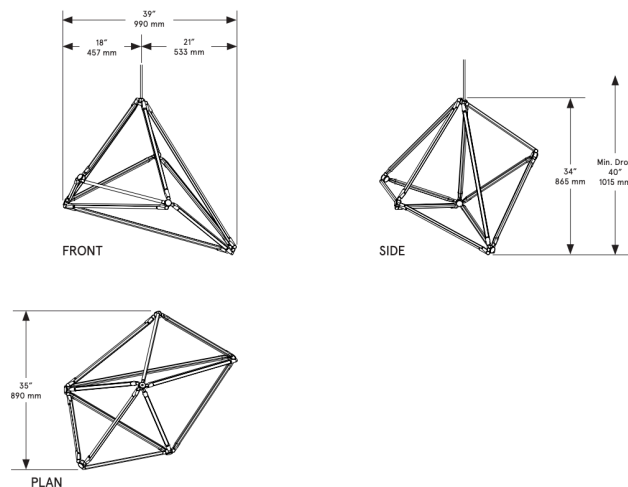

CO/ONY

BEC BRITTAIN

Shy 02

Standard Materials: Brass

Diffusers available at additional cost

Dimensions: 39"L x 35"W x 34"H

Lead Time: 14-16 weeks

Weight: 20 lb

LED Illumination:

24 VDC T5 LED tube

2700 Kelvin

90 CRI

Electrical:

63 Watt

5040 Lumens

110 - 240 VAC

277 VAC upon request

Standard Installation:

Locally Mounted Driver

0-10V wireless dimming (Lutron Pico)

9.25"Ø x 1.625"D canopy, matching finish

Alternate Installation:

Remotely Mounted Driver

0-10V hardwired dimming

5"Ø x .25"D canopy, matching finish

Suspension:

1/8" IP all-thread stem clad in brass tubing with matching metal finish up to 35" length included with fixture. Length up to 95" available for additional cost.

Please inquire for detailed electrical specs.

ETL listed to UL, CE and CSA standards, suitable for damp locations.