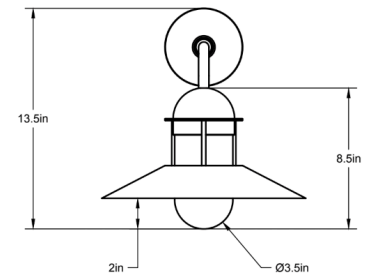

CO/ONY

ALLIED MAKER

Harbor Sconce

A modern take on a familiar nautical silhouette that's refreshed with solid brass hardware, artisan finishes, and built to last generations in the great outdoors. Shown in flat black.

Dimensions: 15.75"L x 12.5"W x 13.5"H

Weight: 7.25 lbs

Standard Materials: Machined Brass, Blown Glass

Lead Time: Please Inquire

Certifications: cUL Damp Locations

Lamping: 120V - E26 Base

240V - E27 Base

Bulb Included: A19 Cree LED

10W (60W Equivalent) LED

815 Total Lumen Output

2700K / 90 CRI

E26 Base / Dimmable / 120 Volt

240V available upon request