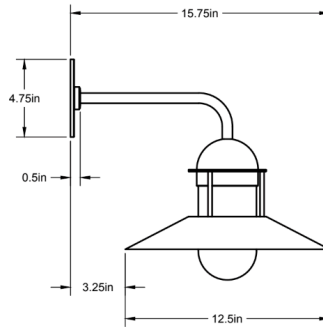

CO/ONY

ALLIED MAKER

Harbor Sconce

A modern take on a familiar nautical silhouette that's refreshed with solid brass hardware, artisan finishes, and built to last generations in the great outdoors. Shown in flat black.

Dimensions: 15.75"L x 12.5"W x 13.5"H

Weight: 7.25 lbs

Standard Materials: Machined Brass, Blown Glass

Lead Time: Please Inquire

Certifications: cUL Damp Locations

Lamping: 120V - E26 Base

240V - E27 Base

Bulb Included: A19 Cree LED

10W (60W Equivalent) LED

815 Total Lumen Output

2700K / 90 CRI

E26 Base / Dimmable / 120 Volt

240V available upon request