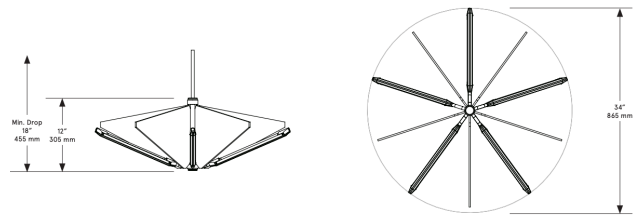

CO/ONY

BEC BRITTAIN Echo Short

Standard Materials: Brass, Glass and Mirror

Dimensions: 34"Ø x 12"H

Lead Time: 14-16 weeks

Weight: 23 lb

LED Illumination:

24 VDC T5 LED tube

Locally Mounted Driver

120V C-L switching dimming (Lutron)

8"Ø x 1.625"D canopy, matching finish

240V 0-10V wireless dimming (Lutron Pico)

9.25"Ø x 1.625"D canopy, matching finish

Alternate Installation:

Remotely Mounted Driver

120V C-L switching dimming (Lutron)

240V 0-10V hardwired dimming

5"Ø x .25"D Canopy, matching finish

Suspension:

1/8" IP all-thread stem clad in brass tubing with matching metal finish up to 35" length included with fixture. Length up to 95" available for additional cost.