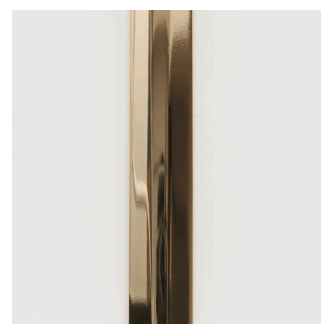

CO/ONY

BEC BRITTAIN Echo Short

Standard Materials: Brass, Glass and Mirror

Dimensions: 34"Ø x 12"H

Lead Time: 14-16 weeks

Weight: 23 lb

LED Illumination:

24 VDC T5 LED tube

Please inquire for detailed electrical specs.

CO/ONY

Bec Brittain

Materials & Finishes

Custom materials & finish matching available

STANDARD METAL FINISHES*

Brushed Brass

Satin Nickel

Oil Rubbed Bronze

Nickel Brass Contrast

SPECIAL FINISHES - 10% UPCHARGE

Polished Copper

Medium Antique Brass

Dark Pewter

Polished Brass

Polished Black Nickel

Polished Nickel

CO/ONY

Bec Brittain

Materials & Finishes

Custom materials & finish matching available

ECHO GLASS

White Glass

Clear Mirror