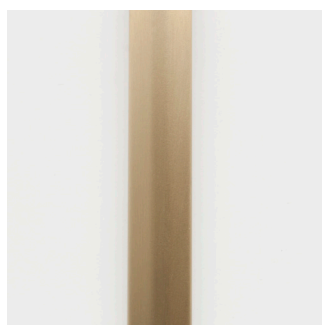

CO/ONY

BEC BRITTAIN Echo Short

Standard Materials: Brass, Glass and Mirror

Dimensions: 34"Ø x 12"H

Lead Time: 14-16 weeks

Weight: 23 lb

LED Illumination:

24 VDC T5 LED tube

Please inquire for detailed electrical specs.

CO/ONY

Bec Brittain

Materials & Finishes

Custom materials & finish matching available

STANDARD METAL FINISHES*

Brushed Brass

Satin Nickel

Oil Rubbed Bronze

Nickel Brass Contrast

SPECIAL FINISHES - 10% UPCHARGE

Polished Copper

Medium Antique Brass

Dark Pewter

Polished Brass

Polished Black Nickel

Polished Nickel

CO/ONY

Bec Brittain

Materials & Finishes

Custom materials & finish matching available

ECHO GLASS

White Glass

Clear Mirror