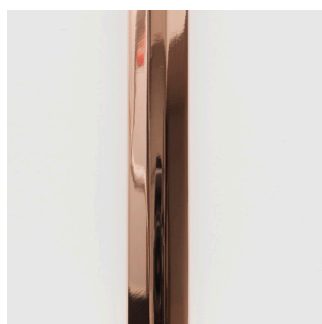

SPECIAL FINISHES - 10% UPCHARGE

Polished Copper