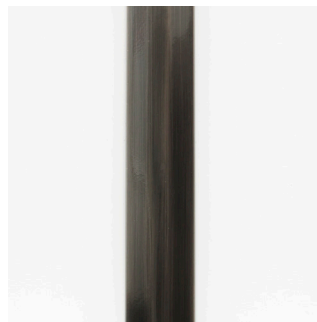

CO/ONY

BEC BRITTAIN Echo 4

Standard Materials: Brass, Glass and Mirror

Dimensions: 31"Ø x 47"H

Lead Time: 14-16 weeks

Weight: 84 lb

LED Illumination:

24 VDC T5 LED tube

CO/ONY

Bec Brittain

Materials & Finishes

Custom materials & finish matching available

STANDARD METAL FINISHES*

Brushed Brass

Satin Nickel

Oil Rubbed Bronze

Nickel Brass Contrast

SPECIAL FINISHES - 10% UPCHARGE

Polished Copper

Medium Antique Brass

Dark Pewter

Polished Brass

Polished Black Nickel

Polished Nickel

CO/ONY

Bec Brittain

Materials & Finishes

Custom materials & finish matching available

ECHO GLASS

White Glass

Clear Mirror

Bronze Glass