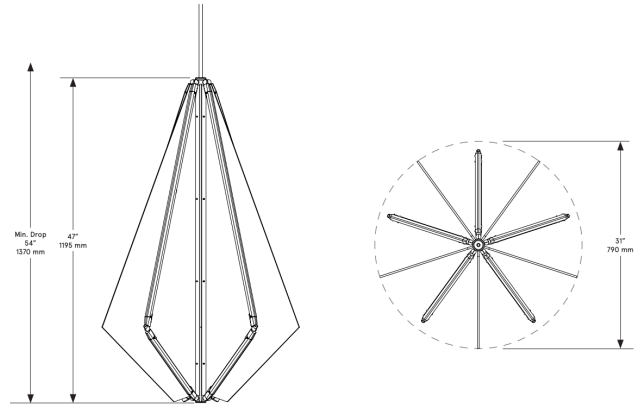

CO/ONY

BEC BRITTAIN Echo 4

Standard Materials: Brass, Glass and Mirror

Dimensions: 31"Ø x 47"H

Lead Time: 14-16 weeks

Weight: 84 lb

LED Illumination:

24 VDC T5 LED tube

Locally Mounted Driver

0-10V wireless dimming (Lutron Pico)

9.25"Ø x 1.75"D canopy, matching finish

Alternate Installation:

Remotely Mounted Driver

0-10V hardwired dimming

5"Ø x .25"D Canopy, matching finish

Suspension:

1/8" IP all-thread stem clad in brass tubing with matching metal finish up to 35" length included with fixture. Length up to 95" available for additional cost.

Please inquire for detailed electrical specs.