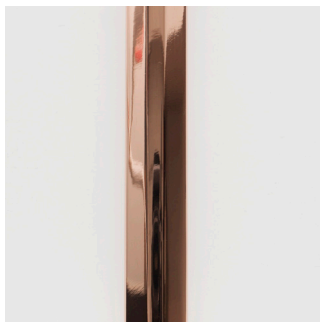

SPECIAL FINISHES - 10% UPCHARGE

Polished Copper