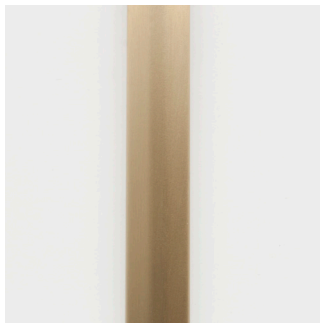

CO/ONY

BEC BRITTAIN Echo 4

Standard Materials: Brass, Glass and Mirror

Dimensions: 31"Ø x 47"H

Lead Time: 14-16 weeks

Weight: 84 lb

LED Illumination:

24 VDC T5 LED tube

Locally Mounted Driver

0-10V wireless dimming (Lutron Pico)

9.25"Ø x 1.75"D canopy, matching finish

Alternate Installation:

Remotely Mounted Driver

0-10V hardwired dimming

5"Ø x .25"D Canopy, matching finish

Suspension:

1/8" IP all-thread stem clad in brass tubing with matching metal finish up to 35" length included with fixture. Length up to 95" available for additional cost.

Please inquire for detailed electrical specs.

CO/ONY

Bec Brittain

Materials & Finishes

Custom materials & finish matching available

STANDARD METAL FINISHES*

Brushed Brass

Satin Nickel

Oil Rubbed Bronze