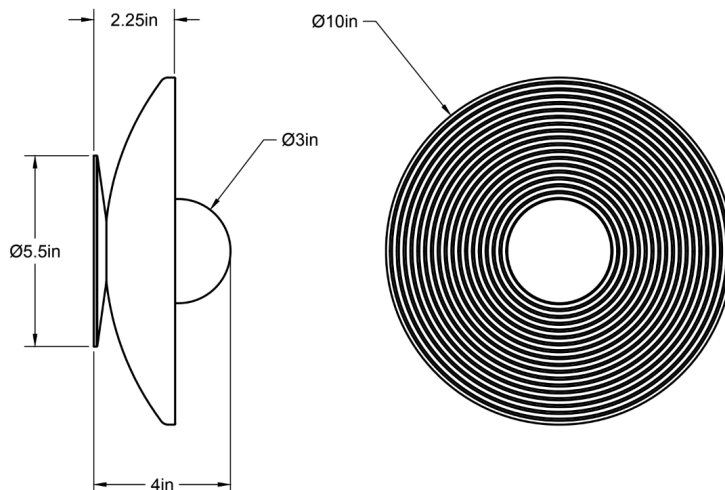

CO/ONY

ALLIED MAKER

Concentric Alabaster 10

The Concentric Sconce highlights the form of this handcrafted dome, echoed in its grooves, carefully shaped on the lathe to achieve a pleasing curvature. Shown in alabaster.

Dimensions: 4"L x 10" \varnothing

Weight: 6.75 lbs

Standard Materials: Machined Brass, Alabaster

Lead Time: Please Inquire

Certifications: cUL Damp Locations

Lamping: 120V - G8 Bi-pin Base

240V - G8 Bi-pin Base

Bulb Included: G8 Emery Allen LED

4.5W (50W Equivalent) LED

450 Total Lumen Output

2700K / 90 CRI

G8 Bi-pin Base / Dimmable / 120 Volt

240V available upon request