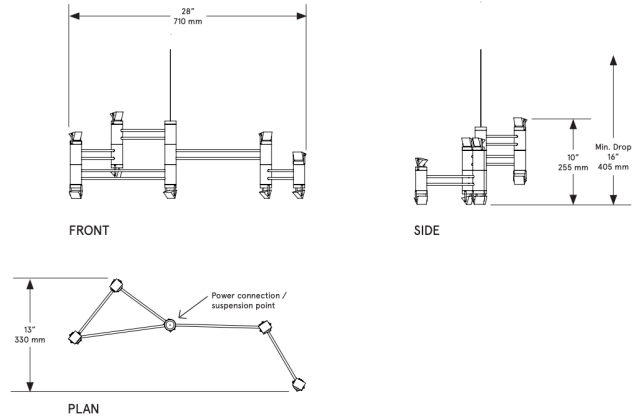

CO/ONY

BEC BRITTAIN Aries V.I

Standard Materials: Aluminum, Glass Prism

Dimensions: 28"L x 13"W x 10"H

Lead Time: 14-16 weeks

Weight: 4 lb

LED Illumination:

24 VDC LED PCB

Locally Mounted Driver

120V C-L switching dimming (Lutron)

8"ø x 1.625"D canopy, matching finish

240V 0-10V wireless dimming (Lutron Pico)

9.25"ø x 1.625"D canopy, matching finish

Alternate Installation:

Remotely Mounted Driver