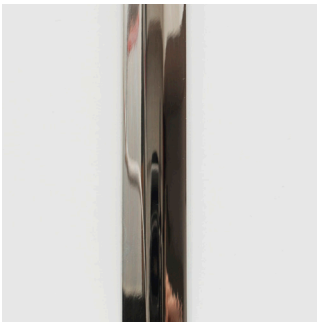

CO/ONY

BEC BRITTAIN Aries V.I

Standard Materials: Aluminum, Glass Prism

Dimensions: 28"L x 13"W x 10"H

Lead Time: 14-16 weeks

Weight: 4 lb

LED Illumination:

24 VDC LED PCB

Brushed Brass

Satin Nickel

Bronze

Dark Pewter

Polished Nickel