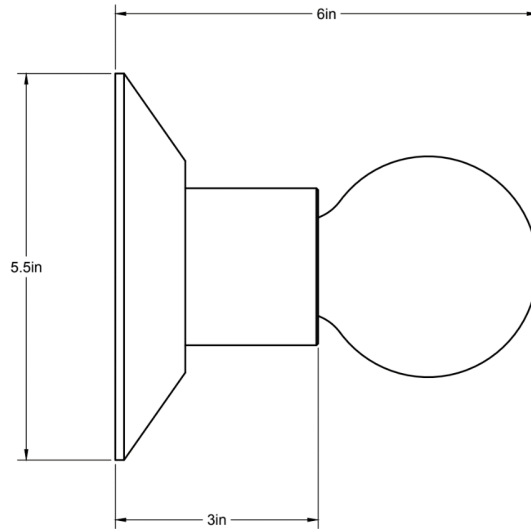

CO/ONY

ALLIED MAKER

Wood Minimalist

The Wood Minimalist is designed to emphasize the high quality of materials through its simplistic form. Shown in black walnut.

Standard Materials: Hardwood and Machined Brass

6"L x 5.5"Ø

Weight: 2.5 lbs

Lead Time: Please Inquire

Mounting: Fits all standard junction boxes

Certifications: cUL Damp Locations

Lamping: 120V - E26 Base

240V - E27 Base

Bulb Included: G25 Bulbrite Incandescent

40W Incandescent

320 Total Lumen Output

2700K / 100 CRI

E26 Base / Dimmable / 120 Volt

240V available upon request