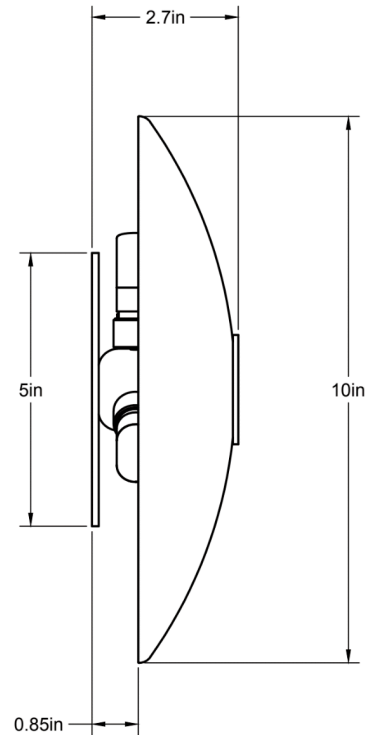

CO/ONY

ALLIED MAKER

Wood Eclipse

Featuring a hand-turned wood dome seamlessly floating against the wall, Wood Eclipse creates a diffused light source. Shown in black walnut and blackened brass.

Standard Materials: Hardwood and Machined Brass

2.7"L x 10"Ø

Weight: 2.5 lbs

Lead Time: Please Inquire

Mounting: Fits all standard junction boxes

Certifications: cUL Damp Locations

Lamping: 120V - G9 Bi-pin Base

240V - G9 Bi-pin Base

Bulb Included: G9 Emery Allen LED

3x 5W (60W Equivalent) LED

1635 Total Lumen Output

2700K / 90 CRI

G9 Bi-pin Base / Dimmable / 120 Volt

240V available upon request