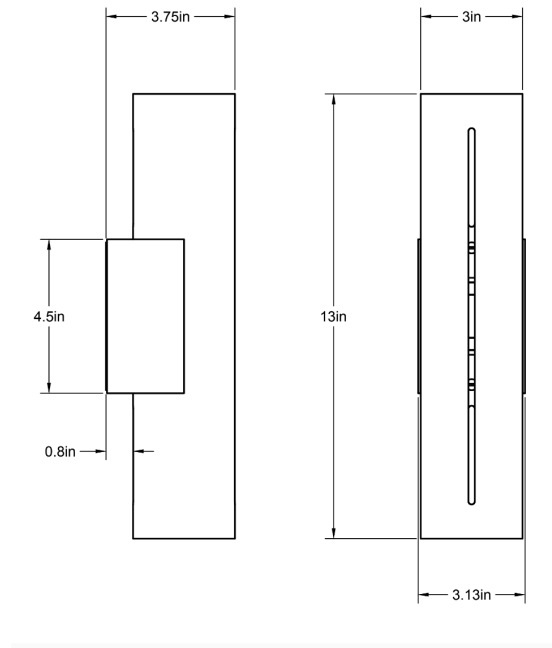

CO/ONY

ALLIED MAKER

Wood Court II 13"

The Wood Court II features a linear slot in the rounded shade to create a diffused multidirectional light fixture. Shown in American Ash and Raw Brass.

Standard Materials: Hardwood and Machined Brass

3.75"L x 3.13" W x 13"H

Weight: 6.5 lbs

Lead Time: Please Inquire

Mounting: Designed to fit over a 2" x 3" rectangular "single-gang" junction box. Backplate adapters are available for other junction box sizes. Please inquire at time of order.