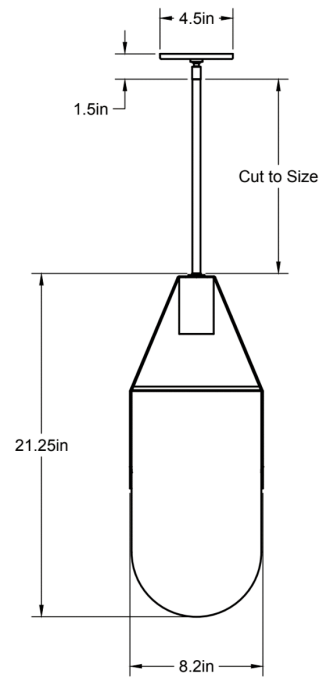

CO/ONY

ALLIED MAKER

Well Pendant 14"

The Well Pendant features a spot bulb shooting light into a sandblasted glass dome that is suspended by a leather strap and brass hardware. The fixture creates a warm glow inside the glass as well as casting dramatic shadows onto the ceiling. Shown in blackened brass and frosted glass.

Standard Materials: Machined Brass, Blown Glass and Leather

8.2"L x 8"W x 21.25"H

Weight: 10.5lbs

Lead Time: Please Inquire

Certifications: cUL Damp Locations

Mounting: Fits all standard Junction Boxes

Lamping: 120V - GU10 Base

ALLIED MAKER

Well Pendant 23"

The Well Pendant features a spot bulb shooting light into a sandblasted glass dome that is suspended by a leather strap and brass hardware. The fixture creates a warm glow inside the glass as well as casting dramatic shadows onto the ceiling. Shown in blackened brass and frosted glass.

Standard Materials: Machined Brass, Blown Glass and Leather

8.2"L x 8"W x 30.25"H

Weight: 14.75 lbs

Lead Time: Please Inquire

Certifications: cUL Damp Locations

Mounting: Fits all standard Junction Boxes

Lamping: 120V - GU10 Base