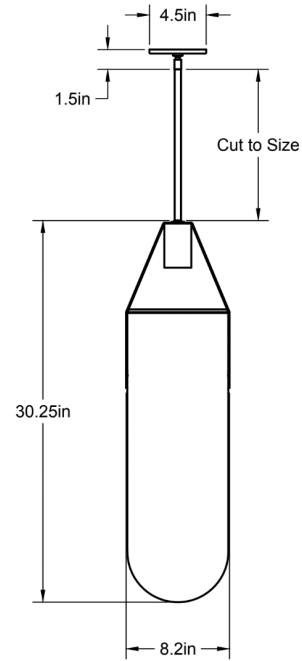

CO/ONY

ALLIED MAKER

Well Pendant 14"

The Well Pendant features a spot bulb shooting light into a sandblasted glass dome that is suspended by a leather strap and brass hardware. The fixture creates a warm glow inside the glass as well as casting dramatic shadows onto the ceiling. Shown in blackened brass and frosted glass.

Standard Materials: Machined Brass, Blown Glass and Leather

8.2"L x 8"W x 21.25"H

Weight: 10.5lbs

Lead Time: Please Inquire

Certifications: cUL Damp Locations

Mounting: Fits all standard Junction Boxes

Lamping: 120V - GU10 Base

ALLIED MAKER

Well Pendant 23"

The Well Pendant features a spot bulb shooting light into a sandblasted glass dome that is suspended by a leather strap and brass hardware. The fixture creates a warm glow inside the glass as well as casting dramatic shadows onto the ceiling. Shown in blackened brass and frosted glass.

Standard Materials: Machined Brass, Blown Glass and Leather

8.2"L x 8"W x 30.25"H

Weight: 14.75 lbs

Lead Time: Please Inquire

Certifications: cUL Damp Locations

Mounting: Fits all standard Junction Boxes

Lamping: 120V - GU10 Base