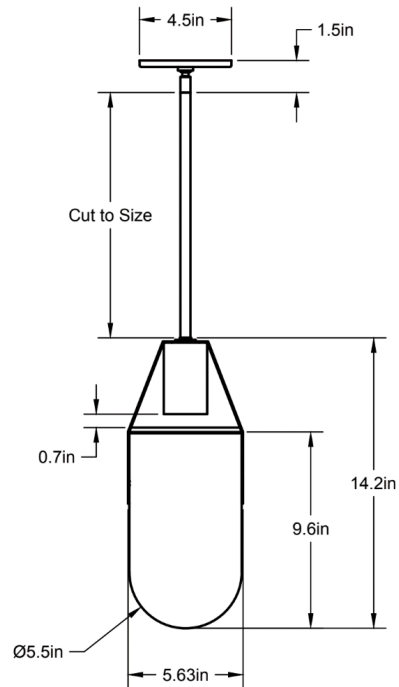

CO/ONY

ALLIED MAKER

Well Pendant Mini

Featuring a single blown glass shade suspended from a direct light source, the Well Pendant Mini is a striking pendant. Shown in blackened brass and frosted glass.

Standard Materials: Machined Brass, Blown Glass and Leather

5.63"L x 5.5"W x 14.2"H

Weight: 6 lbs

Lead Time: Please Inquire

Mounting: Fits all standard junction boxes

Certifications: cUL Damp Locations

Lamping: 120V - GU10 Base

240V - GU10 Base

Bulb Included: MR16 SORAA LED

9W (65W Equivalent) LED

465 Total Lumen Output

2700K / 95 CRI

GU10 Base / Dimmable / 120 Volt

240V available upon request