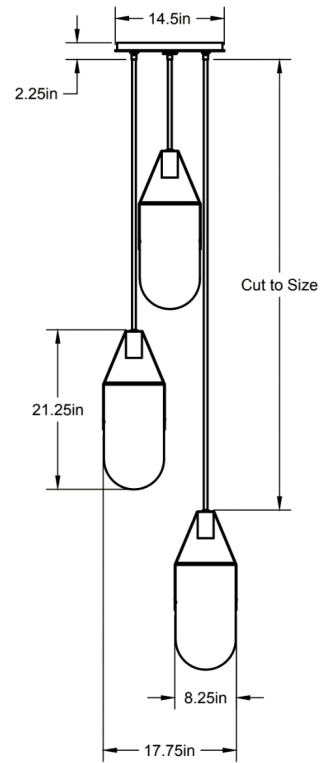

CO/ONY

ALLIED MAKER

Well 3

Suspended blown glass shades diffuse their exposed light sources to create a visually striking pendant. Shown in nickel and frosted glass.

Standard Materials: Machined Brass, Blown Glass and Leather

17.75"L x 17.75"W, Height cut to order

Weight: 41.5 lbs

Lead Time: Please Inquire

Mounting: Fits all standard junction boxes

Certifications: cUL Damp Locations

Lamping: 120V - GU10 Base

240V - GU10 Base

Bulb Included: MR16 SORAA LED

3x 9W (65W Equivalent) LED

1395 Total Lumen Output

2700K / 95 CRI

GU10 Base / Dimmable / 120 Volt

240V available upon request