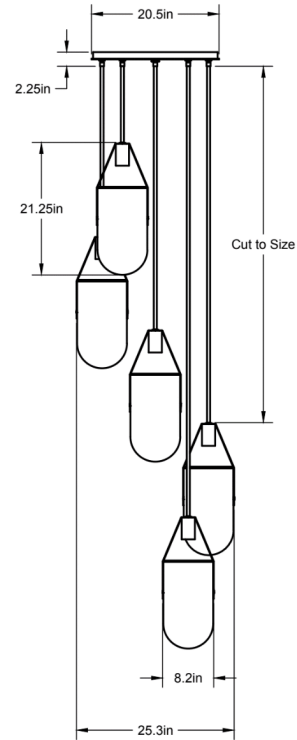

17.75"L x 17.75"W, Height cut to order

Weight: 41.5 lbs

Lead Time: Please Inquire

Mounting: Fits all standard junction boxes

Certifications: cUL Damp Locations

Lamping: 120V - GU10 Base

240V - GU10 Base

Bulb Included: MR16 SORAA LED

3x 9W (65W Equivalent) LED

1395 Total Lumen Output

2700K / 95 CRI

GU10 Base / Dimmable / 120 Volt

240V available upon request

CO/ONY

ALLIED MAKER

Well 5

25.3"L x 25.3"W, Height cut to order

Weight: 72 lbs

Lead Time: Please Inquire

Mounting: Fits all standard junction boxes

Certifications: cUL Damp Locations

Lamping: 120V - GU10 Base

240V - GU10 Base

Bulb Included: MR16 SORAA LED