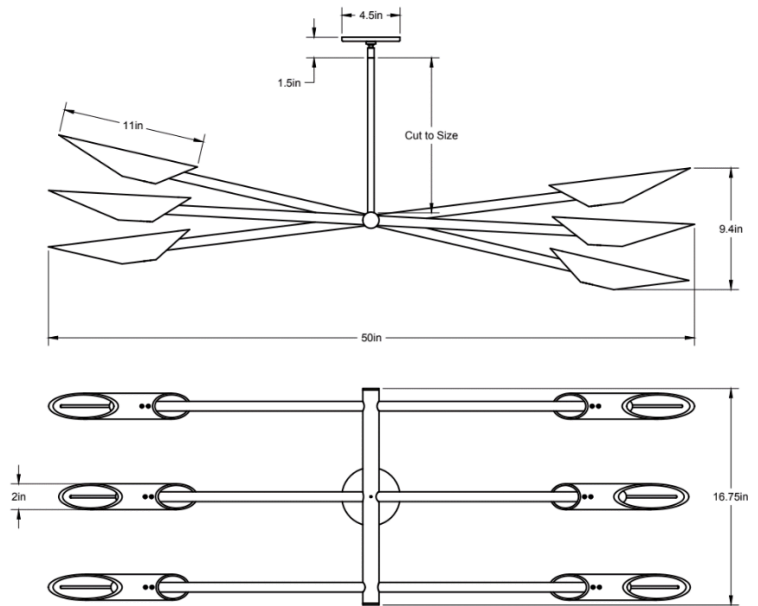

50"L x 13.25"W x 7.4"H

Weight: 14.75 lbs

Lead Time: Please Inquire

Certifications: cUL Damp Locations

Lamping: 120V - G8 Bi Pin Base

240V - G8 Bin Pin Base

Bulb Included: G8 Emery Allen LED

4x 4.5W (50W Equivalent) LED

1800 Total Lumen Output

2700K / 90 CRI

G8 Bi-pin Base / Dimmable / 120 Volt

240V available upon request

CO/ONY

ALLIED MAKER

Voyager Vinyard 3

Six angular shades create a dynamic yet elegant composition in the Voyager Vinyard 3 Chandelier. Shown in blackened brass.

Standard Materials: Machined Brass

50"L x 16.75"W x 9.4"H

Weight: 21.25 lbs

Lead Time: Please Inquire

Certifications: cUL Damp Locations

Lamping: 120V - G8 Bi Pin Base

240V - G8 Bin Pin Base

Bulb Included: G8 Emery Allen LED