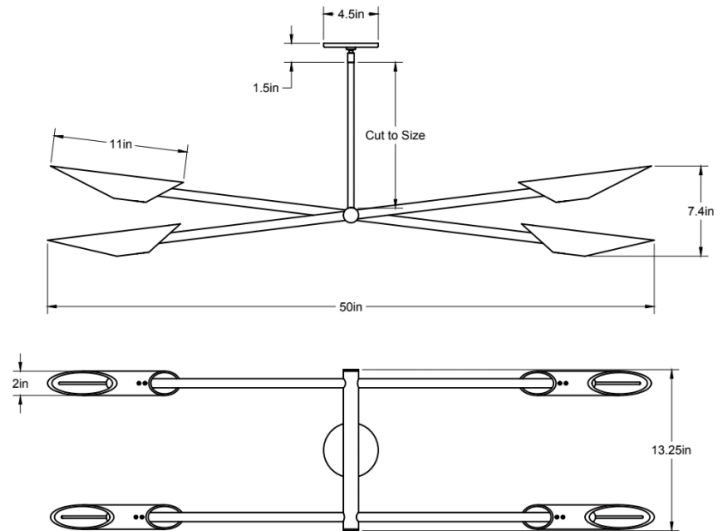

CO/ONY

ALLIED MAKER

Voyager Vinyard

A statement piece that expresses balance and symmetry through its cantilevered form and handcrafted finishes. Shown in blackened brass.

Standard Materials: Machined Brass

50"L x 13.25"W x 7.4"H

Weight: 14.75 lbs

Lead Time: Please Inquire

Certifications: cUL Damp Locations

Lamping: 120V - G8 Bi Pin Base

240V - G8 Bin Pin Base

Bulb Included: G8 Emery Allen LED

4x 4.5W (50W Equivalent) LED

1800 Total Lumen Output

2700K / 90 CRI

G8 Bi-pin Base / Dimmable / 120 Volt

240V available upon request