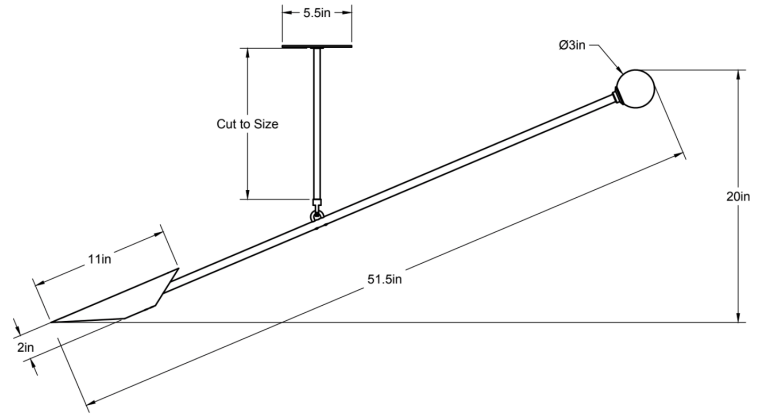

CO/ONY

ALLIED MAKER

Voyager Orb Pendant

A striking yet minimal fixture, the Voyager Orb Pendant balances a hand blown glass orb and an angular brass shade. Shown in flat black.

Standard Materials: Machined Brass

51.5"L x 3"W x 20"H

Weight: 5.25 lbs

Lead Time: Please Inquire

Certifications: cUL Damp Locations

Lamping: 120V - G8 Bi Pin Base

240V - G8 Bin Pin Base

Bulb Included: G8 Emery Allen LED

2x 4.5W (50W Equivalent) LED

900 Total Lumen Output

2700K / 90 CRI

G8 Bi-pin Base / Dimmable / 120 Volt

240V available upon request