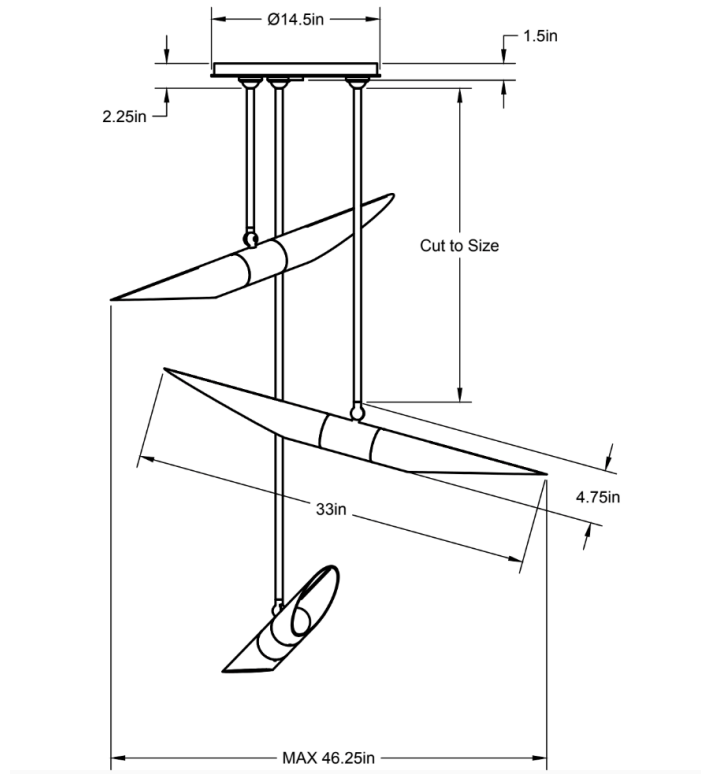

CO/ONY

ALLIED MAKER

Voyager 333 Chandelier

Three angular shades create a dynamic yet elegant composition in the Voyager 333 Chandelier. Shown in gradient brass and black walnut.

Standard Materials: Machined Brass and Hardwood

Max: 46.25" L x Max 46.25"W x Height cut to size

Weight: 30.75 lbs

Lead Time: Please Inquire

Certifications: cUL Damp Locations

Lamping: 120V - E26 Base

240V - E27 Base

Bulb Included: A19 Cree LED

6x 10W (60W Equivalent) LED

4890 Total Lumen Output

2700K / 90 CRI

E26 Base / Dimmable / 120 Volt

240V available upon request