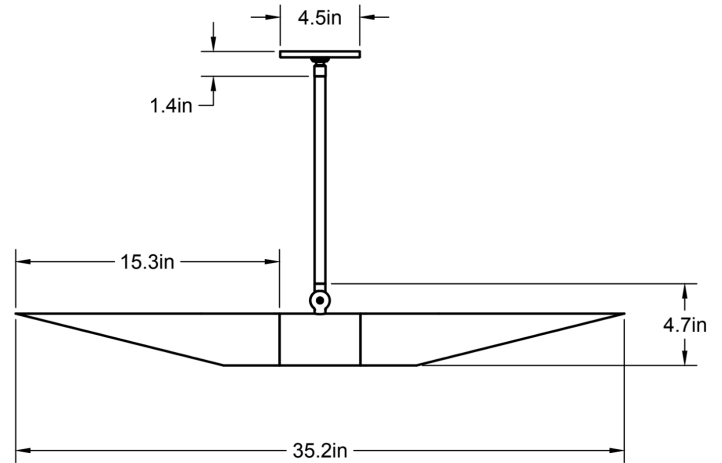

CO/ONY

ALLIED MAKER

Voyager 33 Pendant

Two elongated brass shades with machined slots accent the elegant composition of the Voyager 33 Pendant. Shown in gradient and black walnut.

Standard Materials: Machined Brass and Hardwood

35.2"L x 4.5"W x 4.7"H

Weight: 7 lbs

Lead Time: Please Inquire

Certifications: cUL Damp Locations

Lamping: 120V - E26 Base

240V - E27 Base

Bulb Included: A19 Cree LED

2x 10W (60W Equivalent) LED

1630 Total Lumen Output

2700K / 90 CRI

E26 Base / Dimmable / 120 Volt

240V available upon request