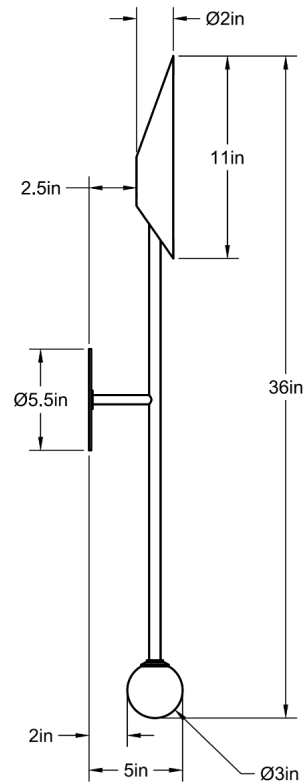

CO/ONY

ALLIED MAKER

Voyager 11 Orb Sconce

The elegant composition of the Voyager 11 Orb Sconce balances an elongated and slotted brass shade with an exposed blown glass globe. Shown in brass.

Standard Materials: Machined Brass and Blown Glass

5"L x 5.5"W x 36"H

Weight: 4.25 lbs

Lead Time: Please Inquire

Certifications: cUL Damp Locations

Mounting: Fits all standard Junction Boxes

Lamping: 120V - G8 Bi-pin Base

240V - G8 Bi-pin Base

Bulb Included: G8 Emery Allen LED

2x 4.5W (50W Equivalent) LED

900 Total Lumen Output

2700K / 90 CRI

G8 Bi-pin Base / Dimmable / 120 Volt

240V available upon request