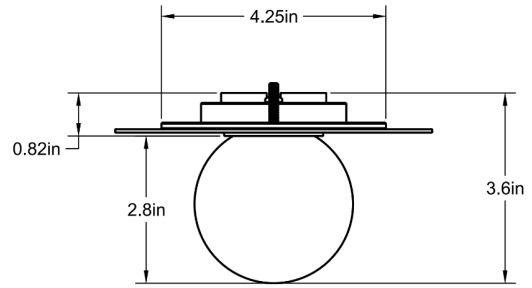

CO/ONY

ALLIED MAKER

Trimless Mini Orb

Trimless achieves a refined and minimal aesthetic by eliminating the plate in drywall installations, yet still uses standard junction boxes thanks to it's easy to install mud-over plate. Shown in matte white glass.

Standard Materials: Machined Brass, and Blown Glass

3.6"L x 3"Ø Glass (6"Ø Mud Plate)

Weight: 1.5 lbs

Lead Time: Please Inquire

Certifications: cUL Damp Locations

Mounting: Fits all standard Junction Boxes