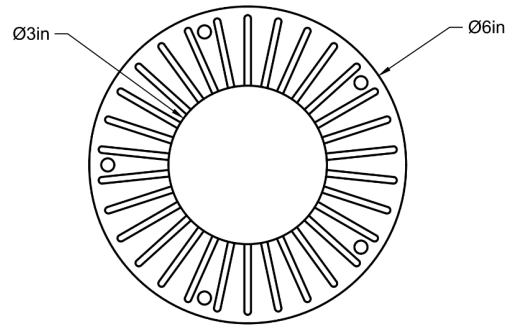

CO/ONY

ALLIED MAKER

Trimless Mini Orb

Trimless achieves a refined and minimal aesthetic by eliminating the plate in drywall installations, yet still uses standard junction boxes thanks to it's easy to install mud-over plate. Shown in matte white glass.

Standard Materials: Machined Brass, and Blown Glass

3.6"L x 3"Ø Glass (6"Ø Mud Plate)

Weight: 1.5 lbs

Lead Time: Please Inquire

Certifications: cUL Damp Locations

Mounting: Fits all standard Junction Boxes

Lamping: 120V - G8 Bi-pin Base

240V - G8 Bi-pin Base

Bulb Included: G8 Emery LED

4.5W (50W Equivalent) LED

450 Total Lumen Output

2700K / 90 CRI

G8 Bi-pin Base / Dimmable / 120 Volt

240V available upon request