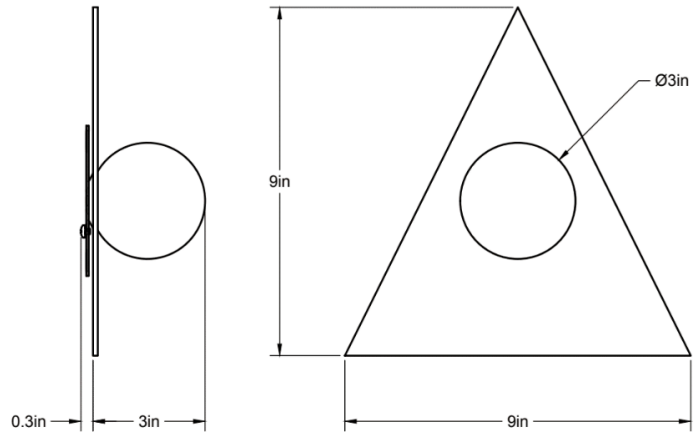

CO/ONY

ALLIED MAKER

Triangle Mini Orb

Featuring a striking, geometric backplate, Triangle Mini Orb is a minimal yet unique fixture. Shown in brass.

Standard Materials: Machined Brass, and Blown Glass

3"L x 9"W x 9"H

Weight: 1.75 lbs

Lead Time: Please Inquire

Certifications: cUL Damp Locations

Mounting: Fits all standard Junction Boxes

Lamping: 120V - G8 Bi-pin Base

240V - G8 Bi-pin Base

Bulb Included: G8 Emery LED

4.5W (50W Equivalent) LED