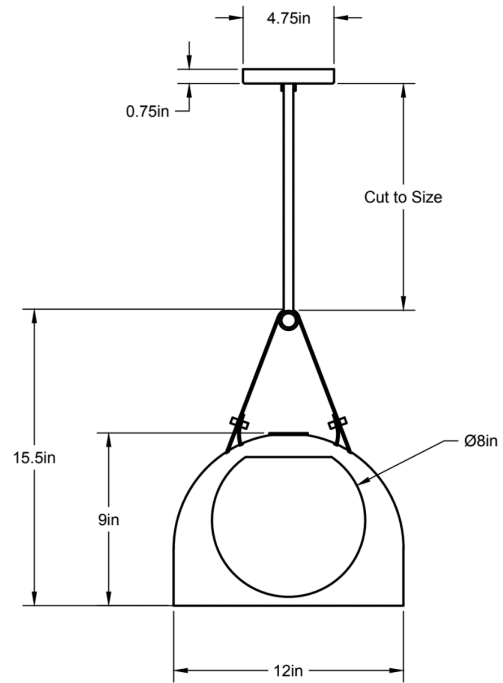

CO/ONY

ALLIED MAKER

Rein 12" Pendant

Leather straps pass through slots that are hand carved into this spun-metal dome. The straps provide structural suspension while also allowing electrical cables to pass through – illuminating the glass diffuser within. Shown in blackened brass.

Standard Materials: Machined Brass, Blown Glass and Leather

15.5"H x 12"Ø

Weight: 13.75 lbs

Lead Time: Please Inquire

Certifications: cUL Damp Locations

Mounting: Fits all standard Junction Boxes

Lamping: 120V - E26 Base

240V - E27 Base

Bulb Included: A19 Cree LED

12 W (75 W Equivalent) LED

1100 Total Lumen Output

2700K / 90 CRI

E26 Base / Dimmable / 120 Volt

240V available upon request