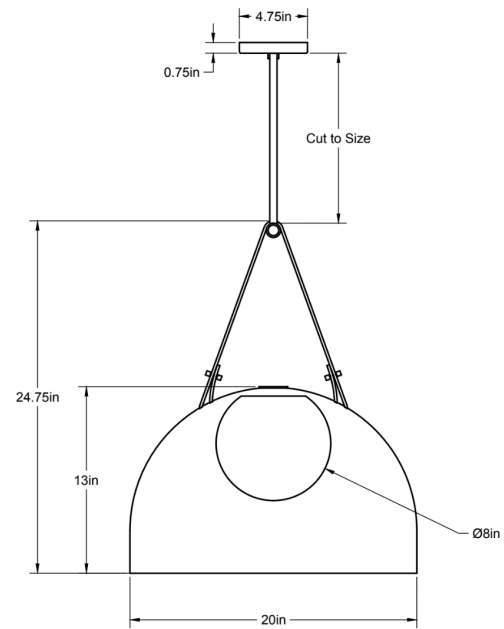

CO/ONY

ALLIED MAKER

Rein 20" Pendant

Leather straps pass through slots that are hand carved into this spun-metal dome. The straps provide structural suspension while also allowing electrical cables to pass through – illuminating the glass diffuser within. Shown in blackened brass.

Standard Materials: Machined Brass, Blown Glass and Leather

24.75"H x 20"Ø

Weight: 22 lbs

Lead Time: Please Inquire

Certifications: cUL Damp Locations

Mounting: Fits all standard Junction Boxes

Lamping: 120V - E26 Base

240V - E27 Base

Bulb Included: A19 Cree LED

12 W (75 W Equivalent) LED

1100 Total Lumen Output

2700K / 90 CRI

E26 Base / Dimmable / 120 Volt

240V available upon request